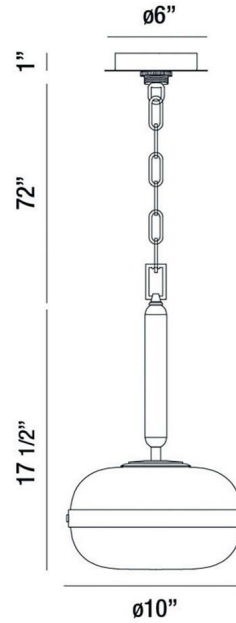

JOB NAME:

DATE:

TYPE:

COMMENTS:

LIGHT INFORMATION

Light Type	Bulb
Bulb Socket	E26
Bulb Shape	T14
Light Direction	Ambient
Dimming Method	Triac/Elv
Current Type	AC
Input Voltage	120
Total Wattage	60

DIMENSIONS & WEIGHT

Height (In)	20
Min Height (In)	24.5
Max Height (In)	93.5
Diameter (In)	13.75
Weight (Lbs)	7.71

PRODUCT FINISH

Polished Nickel

CERTIFICATIONS & COMPLIANCE

INSTALLATION

Mounting Type	J-Box
Rating	Dry
Hanging Support Type	Chain