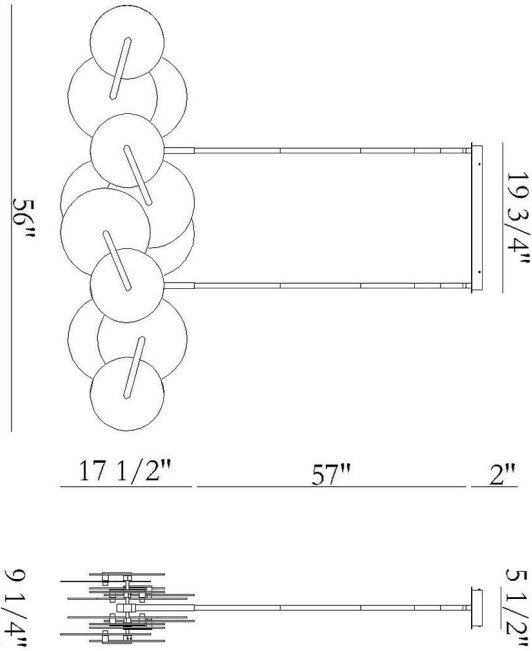

JOB NAME:

DATE:

TYPE:

COMMENTS:

LIGHT INFORMATION

Light Type	Integrated LED
CRI	90
Delivered Lumens	5520
Color Temperature	3000K
LED Lifespan (L70)	20000
Light Direction	Ambient
Dimming Method	Triac/Elv
Current Type	DC
Input Voltage	120
Total Wattage	92

DIMENSIONS & WEIGHT

Length (In)	56
Width (In)	9
Height (In)	17.5
Min Height (In)	21.5
Max Height (In)	75.5
Weight (Lbs)	33.72

PRODUCT FINISH

Gold

CERTIFICATIONS & COMPLIANCE

INSTALLATION

Mounting Type	J-Box
Rating	Dry
Hanging Support Type	Rod