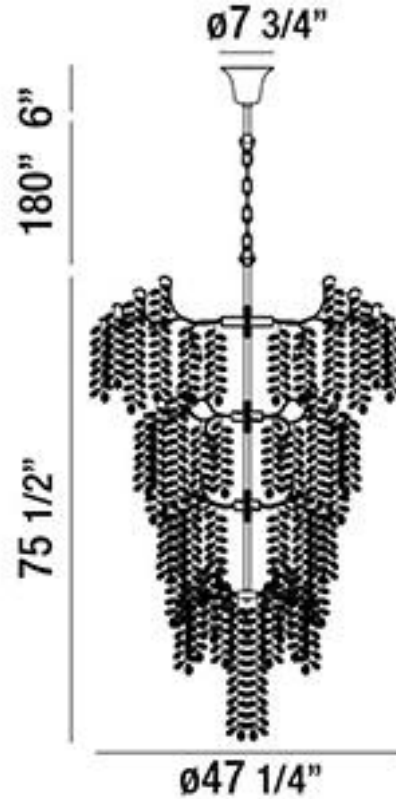

JOB NAME:

DATE:

TYPE:

COMMENTS:

LIGHT INFORMATION

Light Type	Bulb
Bulb Socket	G9
Bulb Shape	G9
Number of Lights	33
Light Direction	Down
Dimming Method	Triac/Elv
Current Type	AC
Input Voltage	120
Total Wattage	1980

DIMENSIONS & WEIGHT

Height (In)	75.5
Min Height (In)	84.5
Max Height (In)	261.5
Diameter (In)	47.25
Weight (Lbs)	187.34

INSTALLATION

Mounting Type	J-Box
Rating	Dry
Hanging Support Type	Chain

PRODUCT FINISH