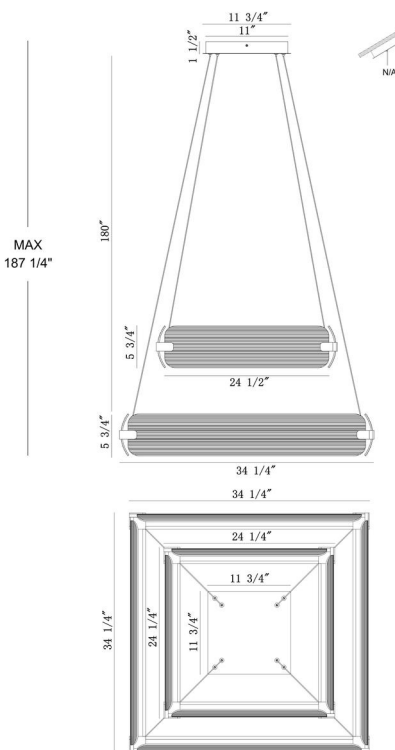

JOB NAME:

DATE:

TYPE:

COMMENTS:

LIGHT INFORMATION

Light Type	Integrated LED
CRI	90
Delivered Lumens	4362
Color Temperature	3000K
LED Lifespan (L70)	52000
Number of Lights	8
Light Direction	Multi
Dimming Method	Triac/Elv
Current Type	DC
Input Voltage	120-277
Total Wattage	126.4

DIMENSIONS & WEIGHT

Length (In)	34.25
Width (In)	34.25
Height (In)	11.5
Weight (Lbs)	33.29

INSTALLATION

Mounting Type	J-Box
Rating	Dry
Hanging Support Type	Aircraft Cable

PRODUCT FINISH

Weathered Brass

SHADE FINISH