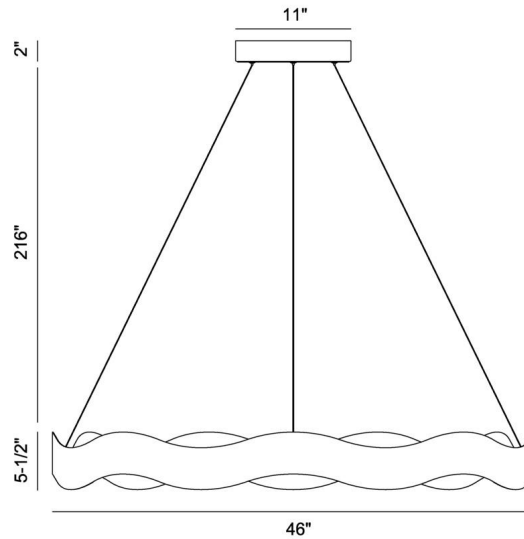

JOB NAME:

DATE:

TYPE:

COMMENTS:

LIGHT INFORMATION

Light Type	Integrated LED
CRI	80
Delivered Lumens	989
Color Temperature	3000K
LED Lifespan (L70)	20000
Light Direction	Ambient
Dimming Method	Triac/Elv
Current Type	DC
Input Voltage	120
Total Wattage	130

DIMENSIONS & WEIGHT

Height (In)	5.5
Min Height (In)	31.25
Max Height (In)	222.25
Diameter (In)	46
Weight (Lbs)	31.96

INSTALLATION

Mounting Type	J-Box
Rating	Dry
Hanging Support Type	Wire

PRODUCT FINISH

Bronze-Gold Mix

SHADE FINISH

Ring Gold Steel

CERTIFICATIONS & COMPLIANCE