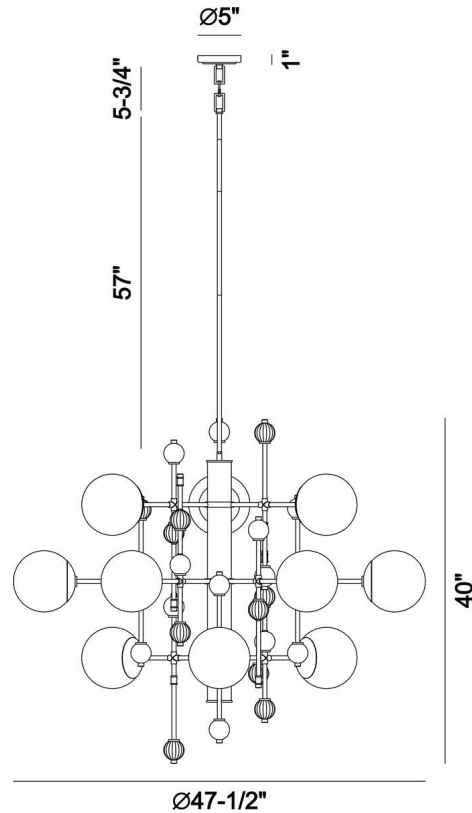

JOB NAME:

DATE:

TYPE:

COMMENTS:

LIGHT INFORMATION

Light Type	Bulb
Bulb Socket	E26
Bulb Shape	G25
Number of Lights	12
Light Direction	Ambient
Dimming Method	Triac/Elv
Current Type	AC
Input Voltage	120
Total Wattage	720

DIMENSIONS & WEIGHT

Height (In)	40
Min Height (In)	43.75
Max Height (In)	97.75
Diameter (In)	48
Weight (Lbs)	39.89

INSTALLATION

Mounting Type	J-Box
Rating	Dry
Hanging Support Type	Rod

PRODUCT FINISH

Gold

SHADE FINISH