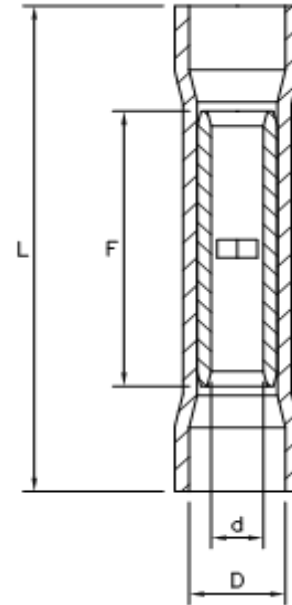

Vinyl Butt Connectors

Drawn - SD
Approved - KM
Material - Copper Tube / Vinyl Insulation
Title - Vinyl Butt Connectors

Part Number	Wire Range	Insulated Color	Electrical Rating Max	L	F	d	D
B22-V	22-18 AWG	Red	75C / 300V	1.024	0.591	0.063	0.161
B16-V	16-14 AWG	Blue	75C / 300V	1.024	0.591	0.091	0.177
B12-V	12-10 AWG	Yellow	75C / 300V	1.024	0.591	0.142	0.256
B8-V	8 AWG	Red	75C / 300V	1.398	0.827	0.177	0.335