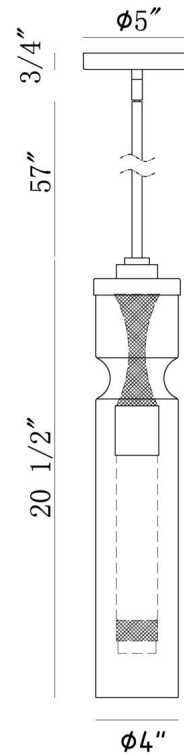

## LIGHT INFORMATION

Light Type	Bulb
Bulb Socket	E26
Bulb Shape	T10
Light Direction	Down
Dimming Method	Triac/Elv
Current Type	AC
Input Voltage	120
Total Wattage	60

## DIMENSIONS & WEIGHT

Height (In)	20.5
Min Height (In)	24.25
Max Height (In)	78.25
Diameter (In)	4
Weight (Lbs)	23.57