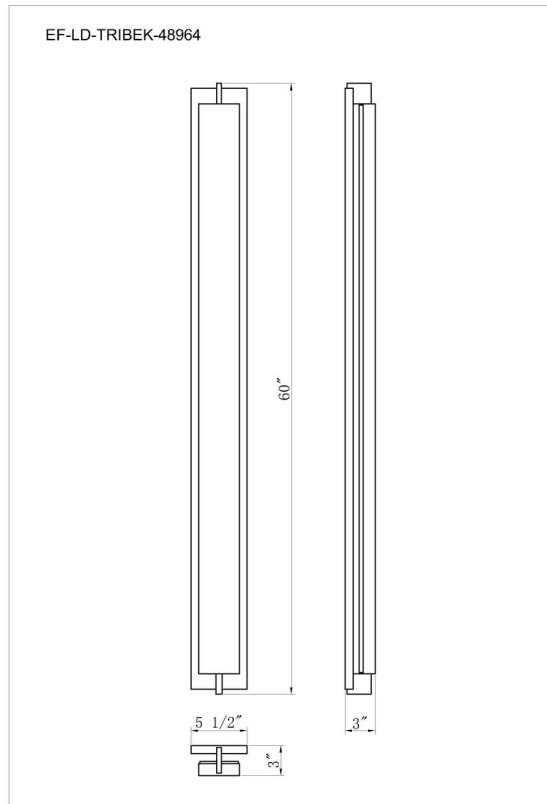

JOB NAME:

DATE:

TYPE:

COMMENTS:

LIGHT INFORMATION

Light Type	Integrated LED
CRI	90
Delivered Lumens	899
Color Temperature	3000K
LED Lifespan (L70)	52000
Light Direction	Ambient
Dimming Method	Triac/Elv
Current Type	AC
Input Voltage	120
Total Wattage	70

DIMENSIONS & WEIGHT

Width (In)	5.5
Height (In)	60
Ext (In)	3
Weight (Lbs)	21.82

INSTALLATION

Mounting Type	J-Box
Rating	Wet
Hanging Support Type	J-Box

PRODUCT FINISH

Gold

CERTIFICATIONS & COMPLIANCE