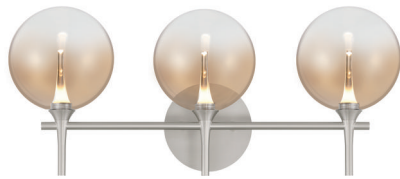

JOB NAME:

DATE:

TYPE:

COMMENTS:

LIGHT INFORMATION

Light Type	Integrated LED
CRI	90
Delivered Lumens	636
Color Temperature	3000K
LED Lifespan (L70)	52000
Number of Lights	3
Light Direction	Ambient
Dimming Method	Triac/Elv
Current Type	DC
Input Voltage	120
Total Wattage	12

DIMENSIONS & WEIGHT

Width (In)	23.63
Height (In)	10.25
Ext (In)	7.75
Weight (Lbs)	3.97

INSTALLATION

Mounting Type	J-Box
Rating	Damp
Hanging Support Type	J-Box

PRODUCT FINISH

Satin Nickel

SHADE FINISH

Amber Glass