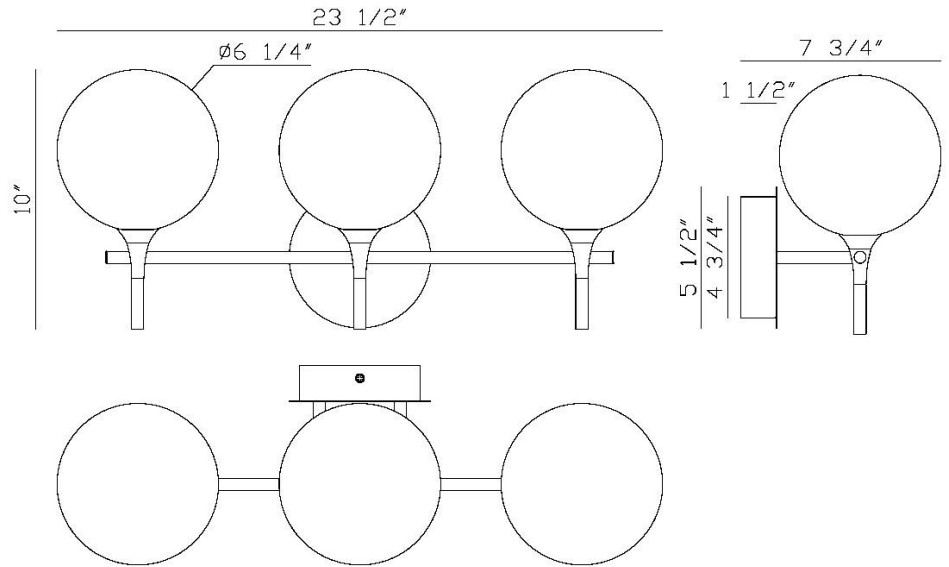

JOB NAME:

DATE:

TYPE:

COMMENTS:

LIGHT INFORMATION

Light Type	Integrated LED
CRI	90
Delivered Lumens	636
Color Temperature	3000K
LED Lifespan (L70)	52000
Number of Lights	3
Light Direction	Ambient
Dimming Method	Triac/Elv
Current Type	DC
Input Voltage	120
Total Wattage	12

DIMENSIONS & WEIGHT

Width (In)	23.63
Height (In)	10.25
Ext (In)	7.75
Weight (Lbs)	3.97

INSTALLATION

Mounting Type	J-Box
Rating	Damp
Hanging Support Type	J-Box

PRODUCT FINISH

Satin Nickel

SHADE FINISH

Amber Glass