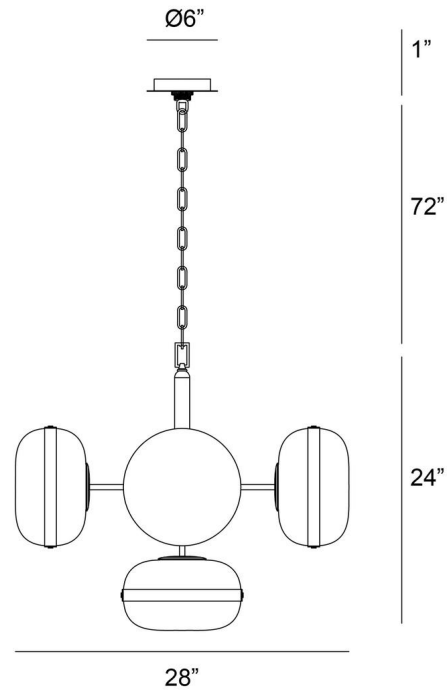

JOB NAME:

DATE:

TYPE:

COMMENTS:

LIGHT INFORMATION

Light Type	Bulb
Bulb Socket	E26
Bulb Shape	T14
Number of Lights	5
Light Direction	Ambient
Dimming Method	Triac/Elv
Current Type	AC
Input Voltage	120
Total Wattage	300

DIMENSIONS & WEIGHT

Height (In)	24
Min Height (In)	28.5
Max Height (In)	97.5
Diameter (In)	28
Weight (Lbs)	20.28

INSTALLATION

Mounting Type	J-Box
Rating	Wet
Hanging Support Type	Chain

PRODUCT FINISH

Polished Nickel