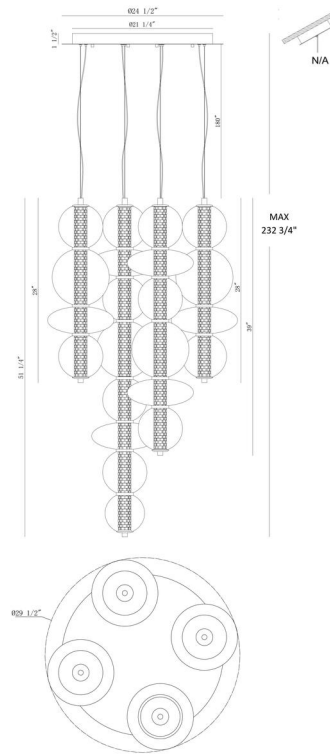

JOB NAME:

DATE:

TYPE:

COMMENTS:

LIGHT INFORMATION

Light Type	Integrated LED
CRI	90
Delivered Lumens	4612
Color Temperature	3000K
LED Lifespan (L70)	52000
Number of Lights	4
Light Direction	Ambient
Dimming Method	Triac/Elv
Current Type	DC
Input Voltage	120-277
Total Wattage	102

DIMENSIONS & WEIGHT

Height (In)	50
Min Height (In)	66.6
Max Height (In)	147.6
Diameter (In)	30
Weight (Lbs)	40.99

INSTALLATION

Mounting Type	J-Box
Rating	Dry
Hanging Support Type	Aircraft Cable

PRODUCT FINISH