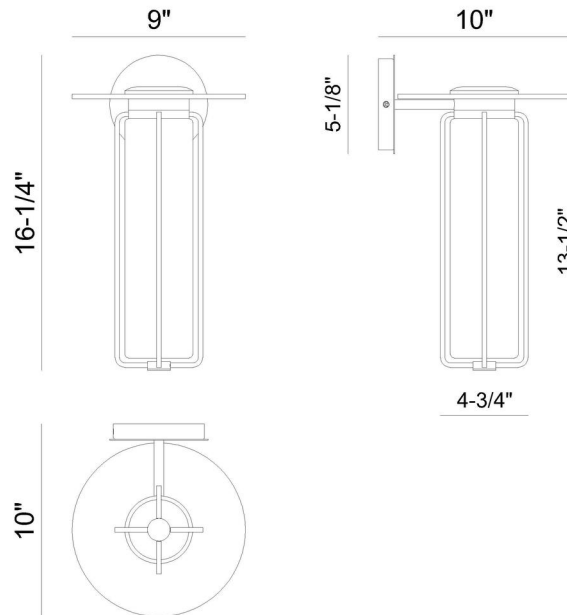

JOB NAME:

DATE:

TYPE:

COMMENTS:

49904-017

LIGHT INFORMATION

Light Type	Integrated LED
CRI	90
Delivered Lumens	356
Color Temperature	3000K
LED Lifespan (L70)	52000
Light Direction	Ambient
Dimming Method	Triac
Current Type	AC
Input Voltage	120
Total Wattage	12

DIMENSIONS & WEIGHT

Width (In)	9
Height (In)	16
Min Height (In)	16
Max Height (In)	16
Ext (In)	10
Weight (Lbs)	5.2

INSTALLATION

Mounting Type	J-Box
Rating	Wet

PRODUCT FINISH

Sand Black

SHADE FINISH

Clear Glass