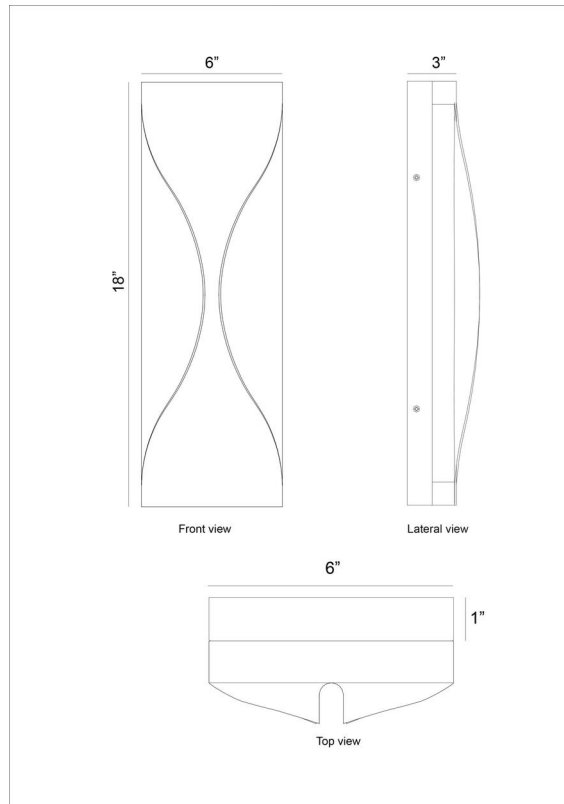

JOB NAME:

DATE:

TYPE:

COMMENTS:

LIGHT INFORMATION

Light Type	Integrated LED
CRI	90
Delivered Lumens	306
Color Temperature	3000K
LED Lifespan (L70)	52000
Light Direction	Ambient
Dimming Method	Triac/Elv
Current Type	DC
Input Voltage	120-277
Total Wattage	25

DIMENSIONS & WEIGHT

Width (In)	6
Height (In)	18
Ext (In)	3.25
Weight (Lbs)	4.06

INSTALLATION

Mounting Type	J-Box
Rating	Wet
Hanging Support Type	J-Box

PRODUCT FINISH

Sysal Gold Black Mix

CERTIFICATIONS & COMPLIANCE