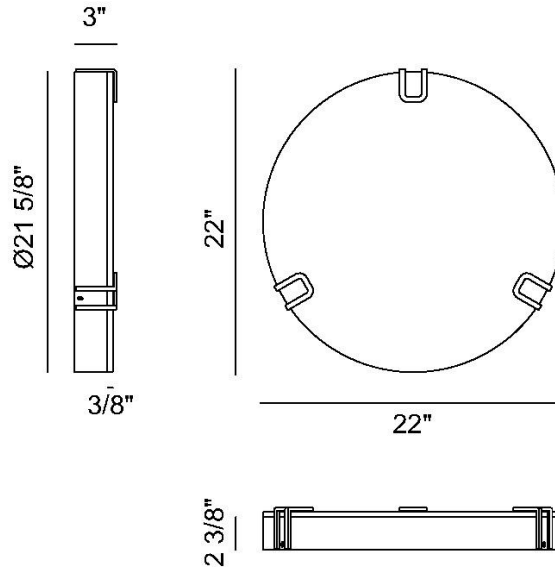

JOB NAME:

DATE:

TYPE:

COMMENTS:

**LIGHT INFORMATION**

Light Type	Integrated LED
CRI	90
Delivered Lumens	1449
Color Temperature	3000K
LED Lifespan (L70)	52000
Light Direction	Ambient
Dimming Method	Triac/Elv
Current Type	AC
Input Voltage	120
Total Wattage	30

**DIMENSIONS & WEIGHT**

Height (In)	2.25
Diameter (In)	22
Weight (Lbs)	24.68

**INSTALLATION**

Mounting Type	J-Box
Rating	Damp
Hanging Support Type	J-Box

**PRODUCT FINISH**

Matte Black

**SHADE FINISH**

Alabaster