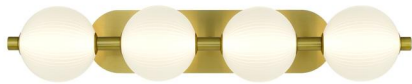

JOB NAME:

DATE:

TYPE:

COMMENTS:

LIGHT INFORMATION

Light Type	Integrated LED
CRI	90
Delivered Lumens	2320
Color Temperature	3000K
LED Lifespan (L70)	20000
Number of Lights	4
Light Direction	Ambient
Dimming Method	Triac/Elv
Current Type	DC
Input Voltage	120
Total Wattage	36

DIMENSIONS & WEIGHT

Length (In)	30
Height (In)	5.25
Ext (In)	8
Weight (Lbs)	8.82

INSTALLATION

Mounting Type	J-Box
Rating	Damp
Hanging Support Type	J-Box

PRODUCT FINISH

Gold

SHADE FINISH

Ribbed Globe White Glass