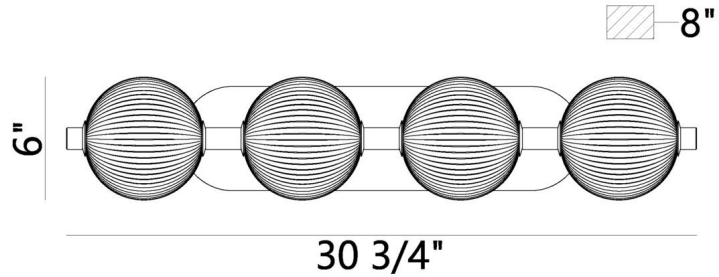

JOB NAME:

DATE:

TYPE:

COMMENTS:

LIGHT INFORMATION

Light Type	Integrated LED
CRI	90
Delivered Lumens	2320
Color Temperature	3000K
LED Lifespan (L70)	20000
Number of Lights	4
Light Direction	Ambient
Dimming Method	Triac/Elv
Current Type	DC
Input Voltage	120
Total Wattage	36

DIMENSIONS & WEIGHT

Length (In)	30
Height (In)	5.25
Ext (In)	8
Weight (Lbs)	8.82

INSTALLATION

Mounting Type	J-Box
Rating	Damp
Hanging Support Type	J-Box

PRODUCT FINISH

Gold

SHADE FINISH

Ribbed Globe White Glass