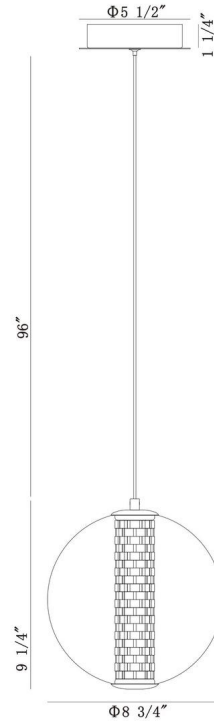

JOB NAME:

DATE:

TYPE:

COMMENTS:

LIGHT INFORMATION

Light Type	Integrated LED
CRI	90
Delivered Lumens	179
Color Temperature	3000K
LED Lifespan (L70)	52000
Light Direction	Ambient
Dimming Method	Triac/Elv
Current Type	DC
Input Voltage	120
Total Wattage	7

DIMENSIONS & WEIGHT

Height (In)	9.25
Min Height (In)	20.5
Max Height (In)	106.5
Diameter (In)	8.75
Weight (Lbs)	3

PRODUCT FINISH

Gold

SHADE FINISH

Globe Smoked Glass

CERTIFICATIONS & COMPLIANCE

INSTALLATION