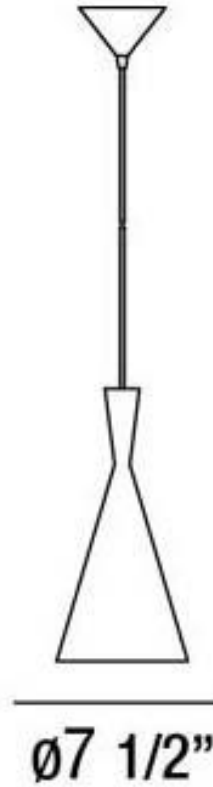

JOB NAME:

DATE:

TYPE:

COMMENTS:

72"
15 3/4"

LIGHT INFORMATION

Light Type	Bulb
Bulb Socket	E26
Bulb Shape	A19
Light Direction	Down
Dimming Method	Triac/Elv
Current Type	AC
Input Voltage	120
Total Wattage	60

DIMENSIONS & WEIGHT

Height (In)	15.75
Min Height (In)	28.75
Max Height (In)	90.75
Diameter (In)	7.5
Weight (Lbs)	1.43

INSTALLATION

Mounting Type	J-Box
Rating	Dry
Hanging Support Type	Wire

PRODUCT FINISH

Brushed Nickel

SHADE FINISH