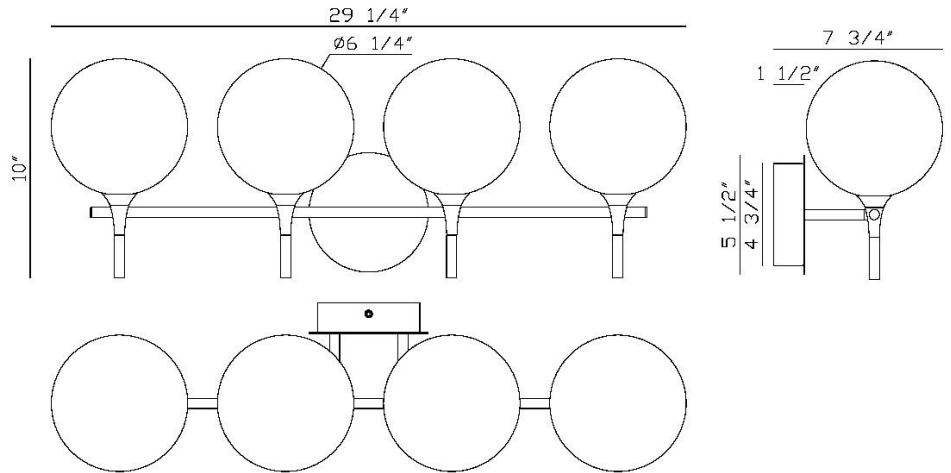

JOB NAME:

DATE:

TYPE:

COMMENTS:

LIGHT INFORMATION

Light Type	Integrated LED
CRI	90
Delivered Lumens	906
Color Temperature	3000K
LED Lifespan (L70)	52000
Number of Lights	4
Light Direction	Ambient
Dimming Method	Triac/Elv
Current Type	DC
Input Voltage	120-277
Total Wattage	16

DIMENSIONS & WEIGHT

Width (In)	29.5
Height (In)	10.25
Ext (In)	7.75
Weight (Lbs)	4.3

INSTALLATION

Mounting Type	J-Box
Rating	Damp
Hanging Support Type	J-Box

PRODUCT FINISH

Satin Nickel

SHADE FINISH

Amber Glass