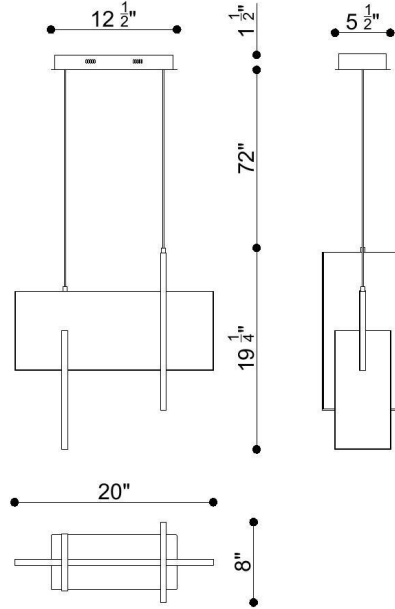

JOB NAME:

DATE:

TYPE:

COMMENTS:

37346-038

LED 35W Ra=90 3000K 2800LM

LIGHT INFORMATION

Light Type	Integrated LED
CRI	90
Delivered Lumens	910
Color Temperature	3000K
LED Lifespan (L70)	20000
Light Direction	Ambient
Dimming Method	Triac/Elv
Current Type	DC
Input Voltage	120
Total Wattage	35

DIMENSIONS & WEIGHT

Length (In)	20
Width (In)	8
Height (In)	19.25
Min Height (In)	35.5
Max Height (In)	92.5
Weight (Lbs)	10.36

PRODUCT FINISH

Anodized Black

CERTIFICATIONS & COMPLIANCE

INSTALLATION

Mounting Type	J-Box
Rating	Dry
Hanging Support Type	Wire