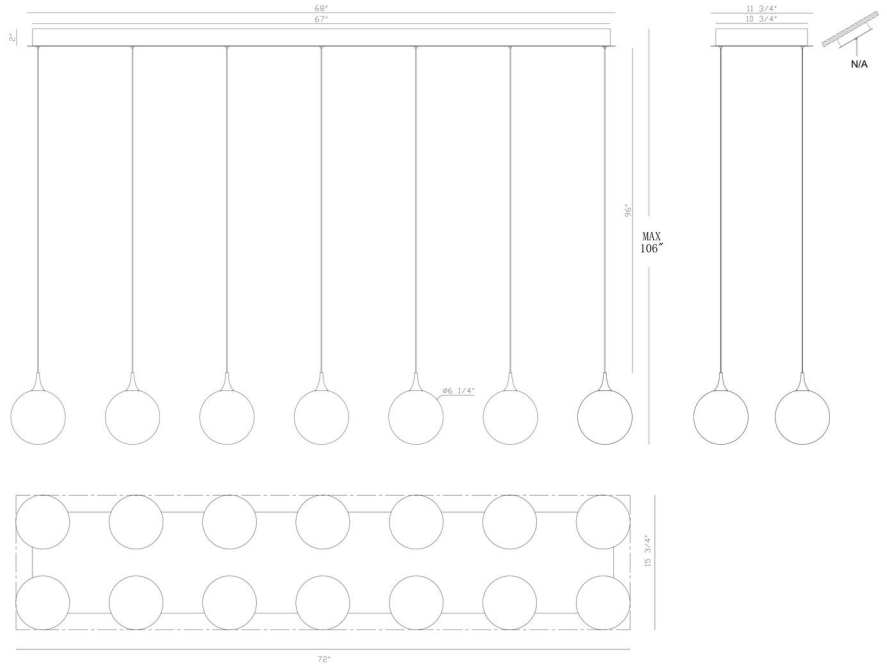

JOB NAME:

DATE:

TYPE:

COMMENTS:

LIGHT INFORMATION

Light Type	Integrated LED
CRI	90
Delivered Lumens	1227
Color Temperature	3000K
LED Lifespan (L70)	52000
Number of Lights	14
Light Direction	Ambient
Dimming Method	Triac/Elv
Current Type	DC
Input Voltage	120-277
Total Wattage	63

DIMENSIONS & WEIGHT

Length (In)	72
Width (In)	15.5
Height (In)	8.5
Min Height (In)	30
Max Height (In)	106
Weight (Lbs)	32.62

PRODUCT FINISH

Gold

SHADE FINISH

Smoked Glass

CERTIFICATIONS & COMPLIANCE

INSTALLATION

Mounting Type	J-Box
Rating	Dry
Hanging Support Type	Wire