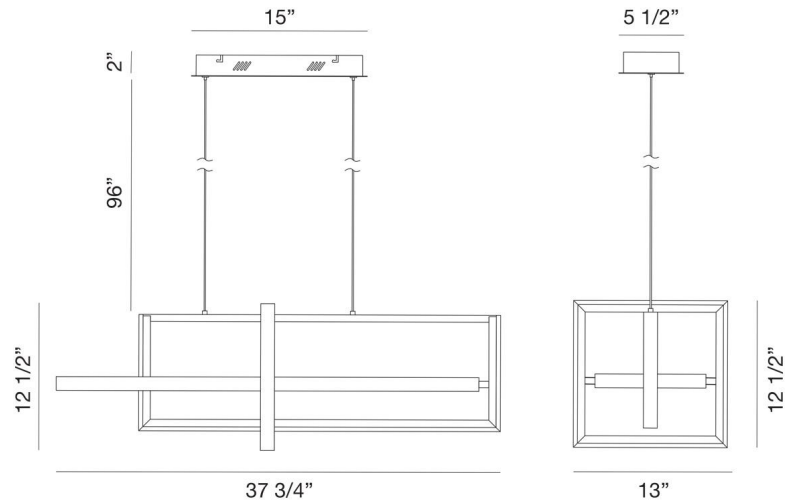

JOB NAME:

DATE:

TYPE:

COMMENTS:

LIGHT INFORMATION

Light Type	Integrated LED
CRI	90
Delivered Lumens	6400
Color Temperature	3000K
LED Lifespan (L70)	20000
Number of Lights	3
Light Direction	Ambient
Dimming Method	Triac/Elv
Current Type	DC
Input Voltage	120
Total Wattage	114

DIMENSIONS & WEIGHT

Length (In)	37.75
Width (In)	13
Height (In)	12.5
Min Height (In)	34.5
Max Height (In)	110.5
Weight (Lbs)	12.76

INSTALLATION

Mounting Type	J-Box
Rating	Dry
Hanging Support Type	Aircraft Cable