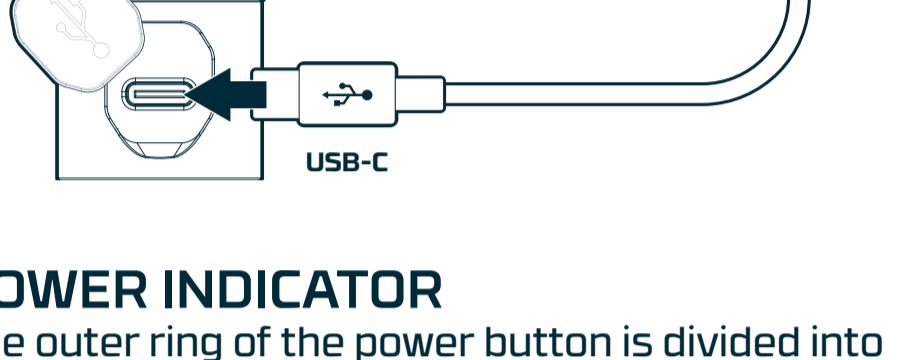

INTEGRATED POWER BANK

FLEX-POWER™ TECHNOLOGY

Hybrid power system that operates on the included rechargeable battery or 6 AA batteries*

*Battery portrayed is for NEBO LEO™ 7500

CHARGING INSTRUCTIONS

To charge, connect the flashlight to a power source using the included USB cable.

POWER INDICATOR

The outer ring of the power button is divided into 4 segments representing the current battery level.

100%

75%

50%

25%

Less than 10%

ALKALINE BATTERIES