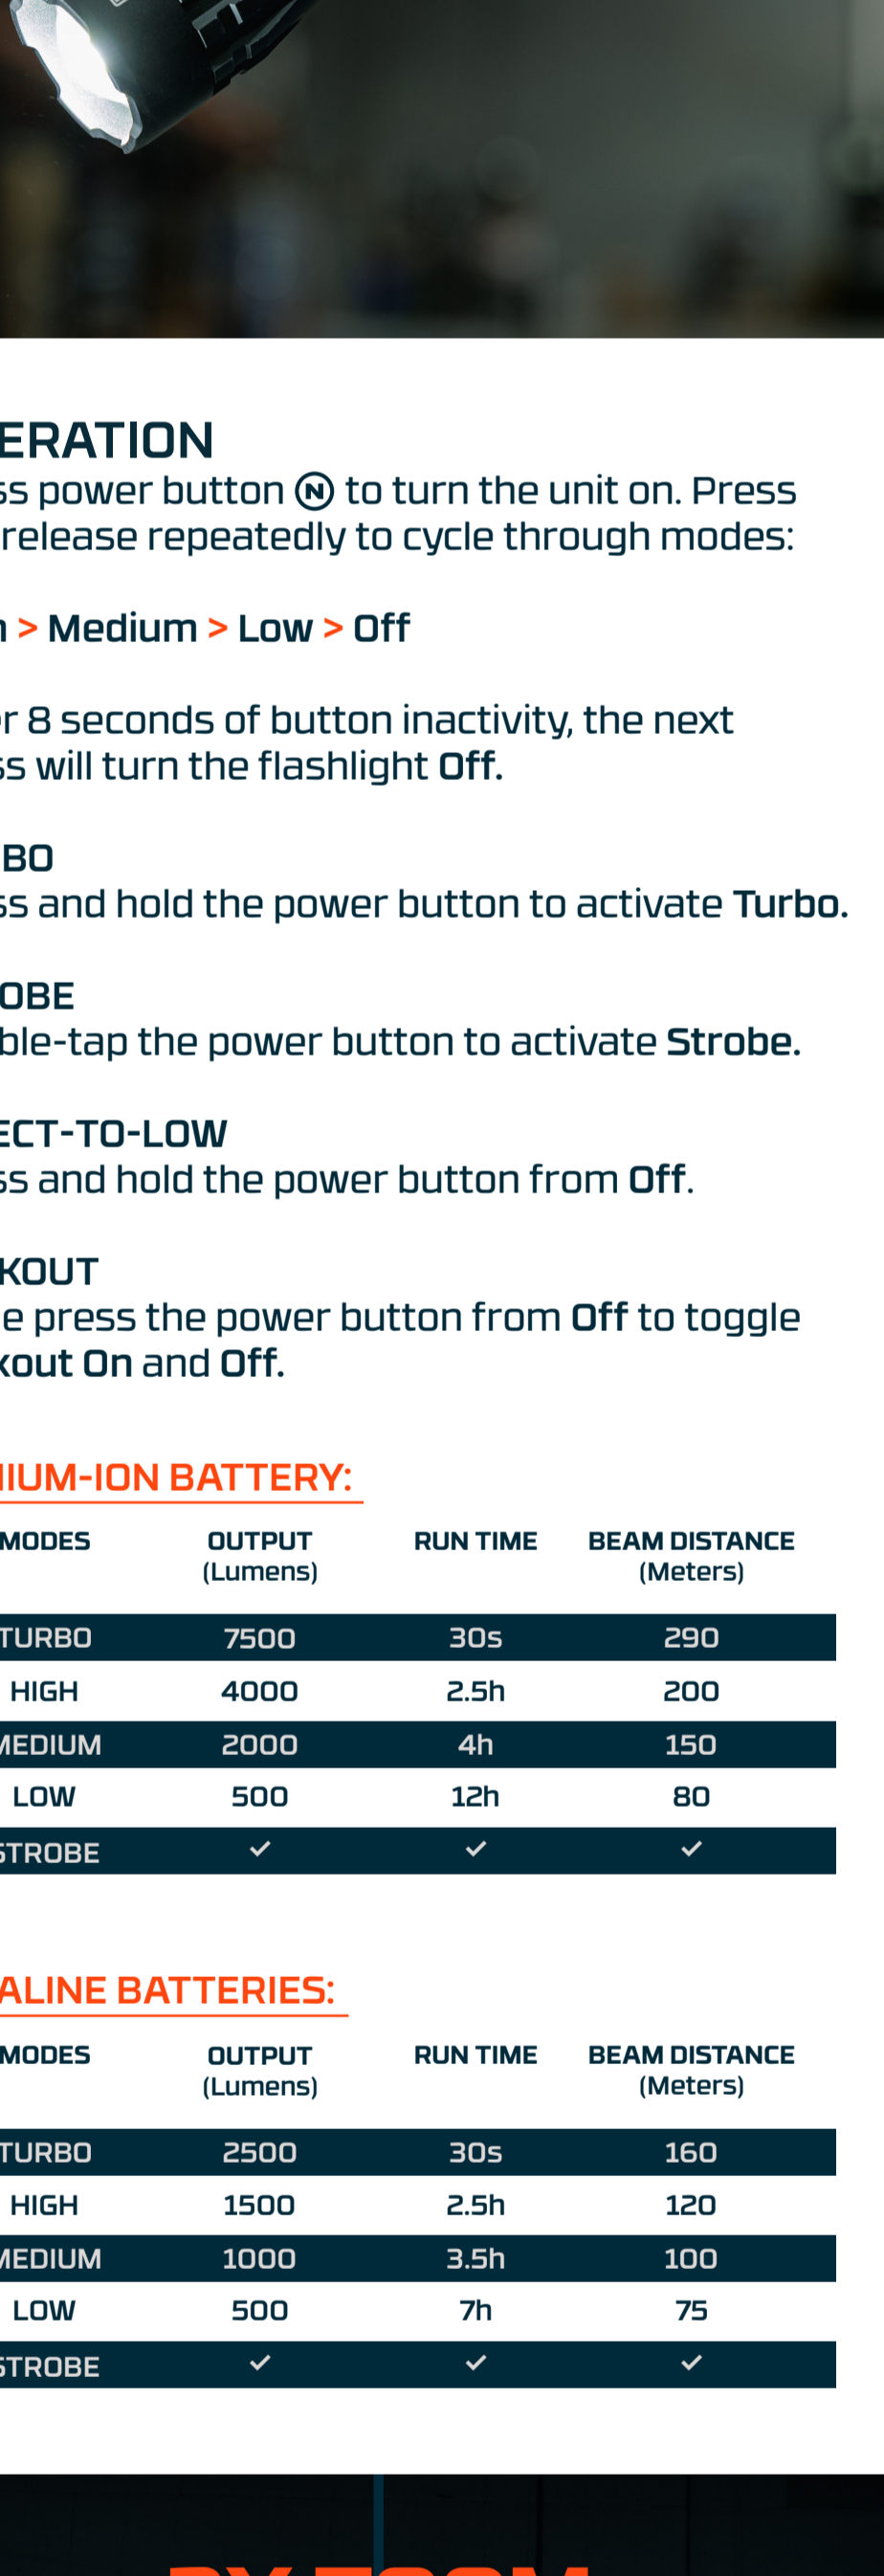

7500 MAX LUMENS

Five light modes and up to 12 hour runtime

OPERATION

Press power button to turn the unit on. Press and release repeatedly to cycle through modes:

High > Medium > Low > Off

After 8 seconds of button inactivity, the next press will turn the flashlight Off.

TURBO

Press and hold the power button to activate Turbo.

STROBE

Double-tap the power button to activate Strobe.

DIRECT-TO-LOW

Press and hold the power button from Off.

LOCKOUT

Triple press the power button from Off to toggle Lockout On and Off.

LITHIUM-ION BATTERY:

MODES	OUTPUT (Lumens)	RUN TIME	BEAM DISTANCE (Meters)
TURBO	7500	30s	290
HIGH	4000	2.5h	200
MEDIUM	2000	4h	150
LOW	500	12h	80
STROBE	✓	✓	✓

ALKALINE BATTERIES:

MODES	OUTPUT (Lumens)	RUN TIME	BEAM DISTANCE (Meters)
TURBO	2500	30s	160
HIGH	1500	2.5h	120
MEDIUM	1000	3.5h	100
LOW	500	7h	75
STROBE	✓	✓	✓