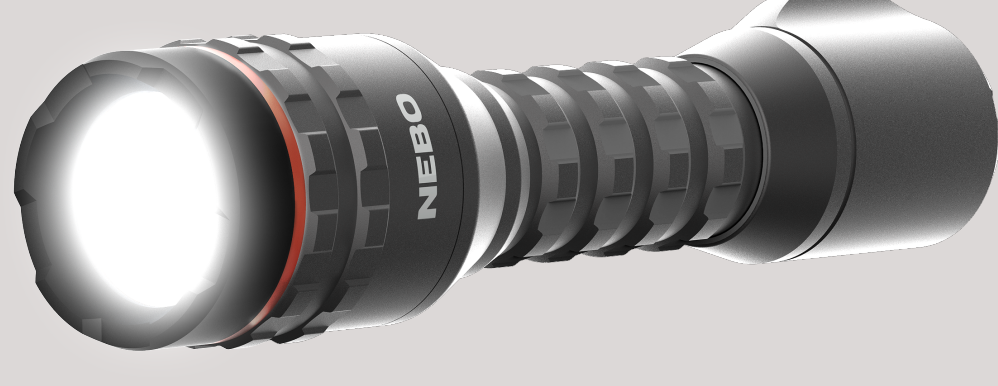

## DAVINCI<sup>®</sup> 800L

The DAVINCI 800L flashlight delivers 800 lumens of rechargeable light.

- 3X zoom
- 4 lighting modes
- Direct-to-Low
- Waterproof
- Power bank

The unit also includes a charging cable and lanyard for convenient carry.

### BEFORE USE

This flashlight comes with demo mode enabled. To disable demo mode, Remove the battery for 10 seconds, then reattach battery cap.

#### POWER INDICATOR

Power button will indicate battery level.

-  Steady Orange: Battery more than 25%
-  Pulsing Orange: Battery less than 25%