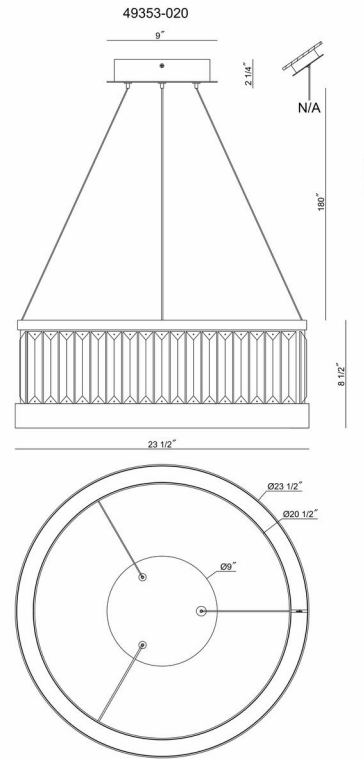

JOB NAME:

DATE:

TYPE:

COMMENTS:

LIGHT INFORMATION

Light Type	Integrated LED
CRI	90
Delivered Lumens	1500
Color Temperature	3000K
LED Lifespan (L70)	52000
Light Direction	Ambient
Dimming Method	Triac/Elv
Current Type	DC
Input Voltage	120
Total Wattage	52

DIMENSIONS & WEIGHT

Height (In)	8.75
Max Height (In)	191
Diameter (In)	23.63
Weight (Lbs)	26.28

PRODUCT FINISH

Matte Black

SHADE FINISH

Clear Crystal

CERTIFICATIONS & COMPLIANCE

INSTALLATION