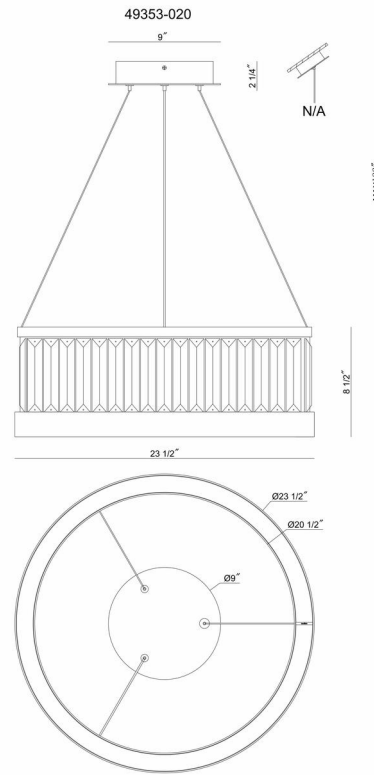

JOB NAME:

DATE:

TYPE:

COMMENTS:

LIGHT INFORMATION

Light Type	Integrated LED
CRI	90
Delivered Lumens	1500
Color Temperature	3000K
LED Lifespan (L70)	52000
Number of Lights	1
Light Direction	Ambient
Dimming Method	Triac/Elv
Current Type	DC
Input Voltage	120
Total Wattage	52

DIMENSIONS & WEIGHT

Height (In)	8.75
Diameter (In)	23.63
Weight (Lbs)	26.28

INSTALLATION

Mounting Type	J-Box
Rating	Dry
Hanging Support Type	Aircraft Cable

PRODUCT FINISH

Matte Black

SHADE FINISH

Clear Crystal