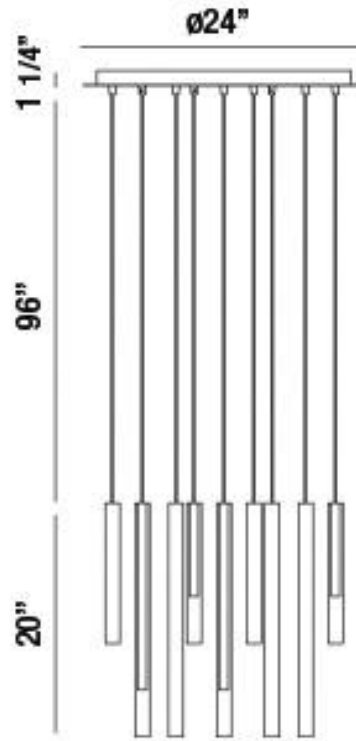

JOB NAME:

DATE:

TYPE:

COMMENTS:

LIGHT INFORMATION

Light Type	Integrated LED
CRI	90
Delivered Lumens	550
Color Temperature	3000K
LED Lifespan (L70)	20000
Number of Lights	18
Light Direction	Down
Dimming Method	Triac/Elv
Current Type	DC
Input Voltage	120
Total Wattage	18

DIMENSIONS & WEIGHT

Height (In)	20
Min Height (In)	36.25
Max Height (In)	117.25
Diameter (In)	24
Weight (Lbs)	26.84

PRODUCT FINISH

Satin Nickel

CERTIFICATIONS & COMPLIANCE

INSTALLATION

Mounting Type	J-Box
Rating	Dry
Hanging Support Type	Wire