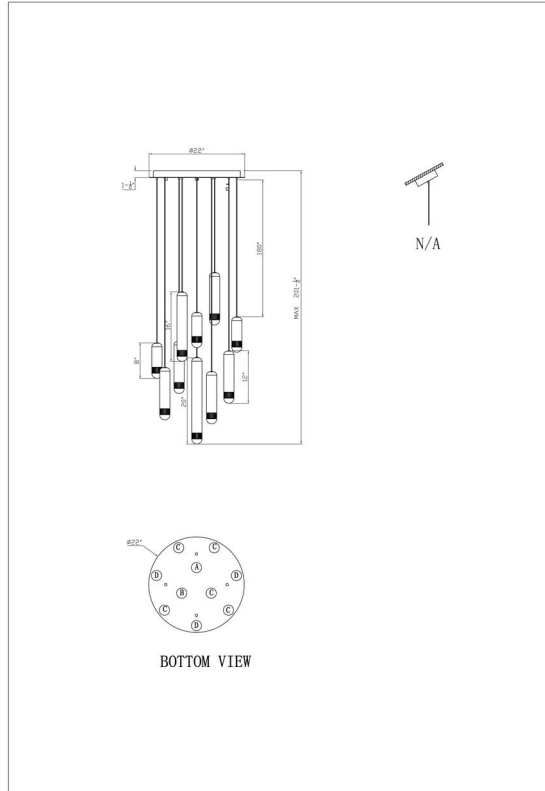

## LIGHT INFORMATION

Light Type	Integrated LED
CRI	90
Delivered Lumens	1320
Color Temperature	3000K
LED Lifespan (L70)	52000
Number of Lights	10
Light Direction	Multi
Dimming Method	Triac/Elv
Current Type	DC
Input Voltage	120-277
Total Wattage	40

## DIMENSIONS & WEIGHT

Max Height (In)	201.5
Diameter (In)	22
Weight (Lbs)	50.26