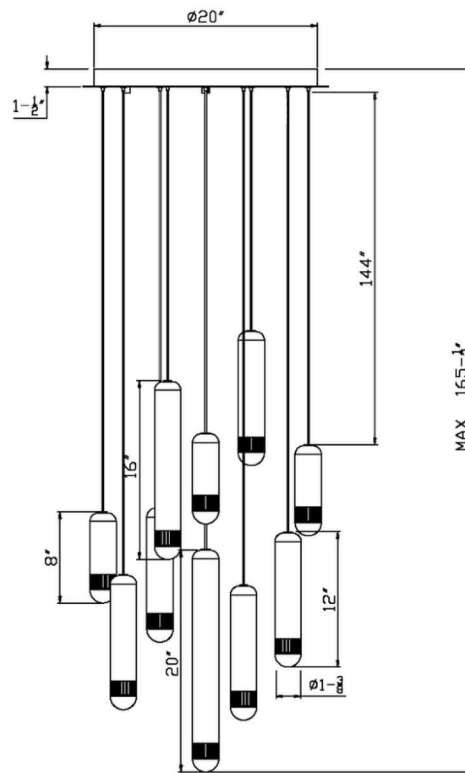

JOB NAME:

DATE:

TYPE:

COMMENTS:

LIGHT INFORMATION

Light Type	Integrated LED
CRI	90
Delivered Lumens	1320
Color Temperature	3000K
LED Lifespan (L70)	52000
Number of Lights	10
Light Direction	Multi
Dimming Method	Triac/Elv
Current Type	DC
Input Voltage	120-277
Total Wattage	40

DIMENSIONS & WEIGHT

Height (In)	20
Min Height (In)	36.5
Max Height (In)	165.5
Diameter (In)	22
Weight (Lbs)	50.26

INSTALLATION

Mounting Type	J-Box
Rating	Dry
Hanging Support Type	Aircraft Cable

PRODUCT FINISH