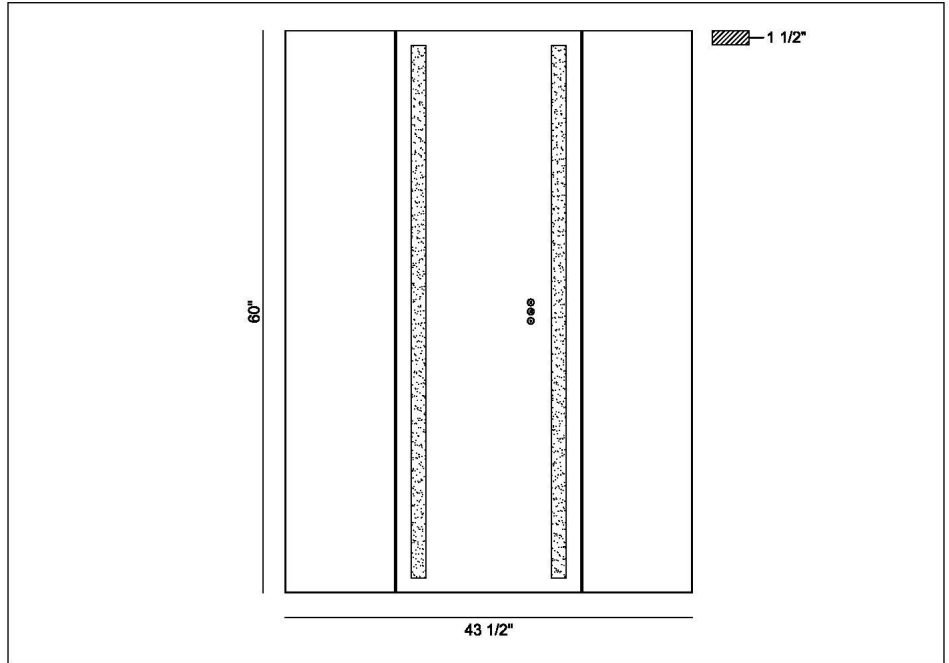

JOB NAME:

DATE:

TYPE:

COMMENTS:

LIGHT INFORMATION

Light Type	Integrated LED
CRI	90
Delivered Lumens	1535
Color Temperature	3000K-6500K
LED Lifespan (L70)	20000
Light Direction	Ambient
Dimming Method	Touch Switch
Current Type	DC
Input Voltage	120
Total Wattage	57

DIMENSIONS & WEIGHT

Width (In)	43.5
Height (In)	60
Ext (In)	1.5
Weight (Lbs)	55.1

INSTALLATION

Mounting Type	J-Box
Rating	Damp
Hanging Support Type	J-Box

PRODUCT FINISH

Mirror

CERTIFICATIONS & COMPLIANCE