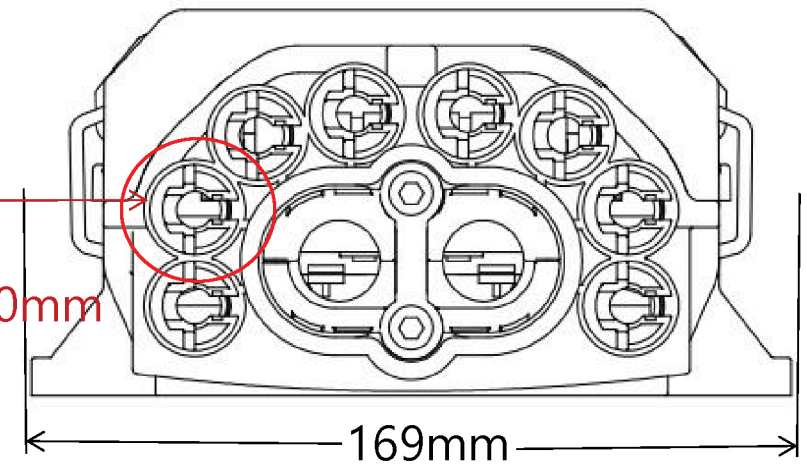

86mm

**Cable Range:**

- 1.Round 3.0-8.0mm
- 2. FlatDrop Cable 4.5\*8.0mm
- 3.2.0\*3.0mm

169mm

380 mm

<b>Hyperdrop PAS-8Port</b>	
IP Grade	IP68
Cable In	1 Uncut
Cable Out	8