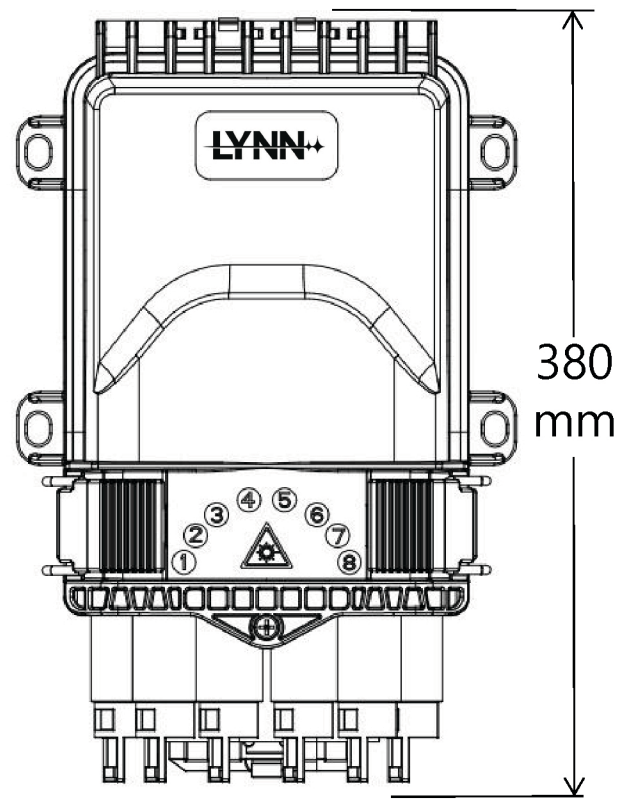

86mm

**Cable Range:**

- 1.Round 3.0-8.0mm
- 2. FlatDrop Cable 4.5\*8.0mm
- 3.2.0\*3.0mm

169mm

380 mm

<b>Hyperdrop PAS-8Port</b>	
IP Grade	IP68
Cable In	1 Uncut
Cable Out	8