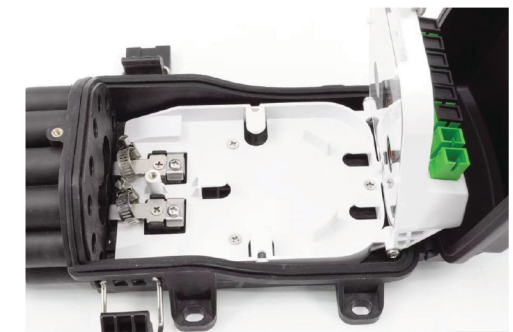

86mm

**Cable Range:**

- 1.Round 3.0-8.0mm
- 2. FlatDrop Cable 4.5\*8.0mm
- 3.2.0\*3.0mm

169mm

380 mm

<b>Hyperdrop PAS-8Port</b>	
IP Grade	IP68
Cable In	1 Uncut
Cable Out	8