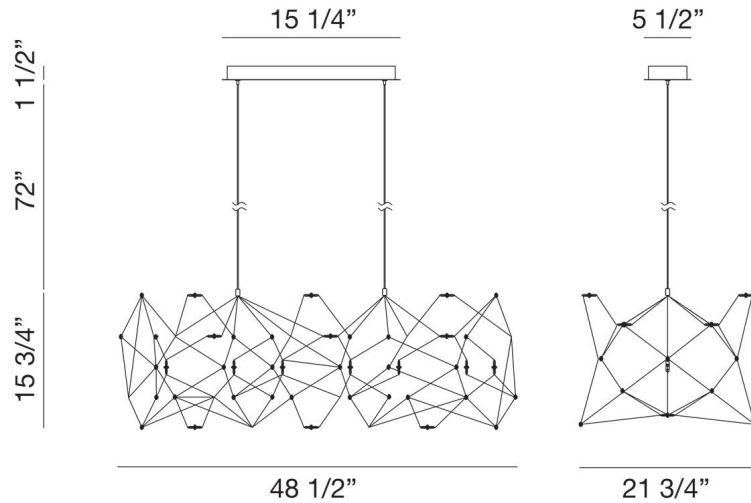

JOB NAME:

DATE:

TYPE:

COMMENTS:

LIGHT INFORMATION

Light Type	Integrated LED
CRI	80
Delivered Lumens	4650
Color Temperature	4000K
LED Lifespan (L70)	20000
Number of Lights	118
Light Direction	Ambient
Dimming Method	Triac/Elv
Current Type	DC
Input Voltage	120
Total Wattage	59

DIMENSIONS & WEIGHT

Length (In)	48.5
Width (In)	21.75
Height (In)	15.75
Min Height (In)	37.75
Max Height (In)	89.75
Weight (Lbs)	7.8

PRODUCT FINISH

Chrome Black

CERTIFICATIONS & COMPLIANCE

INSTALLATION

Mounting Type	J-Box
Rating	Dry
Hanging Support Type	Wire