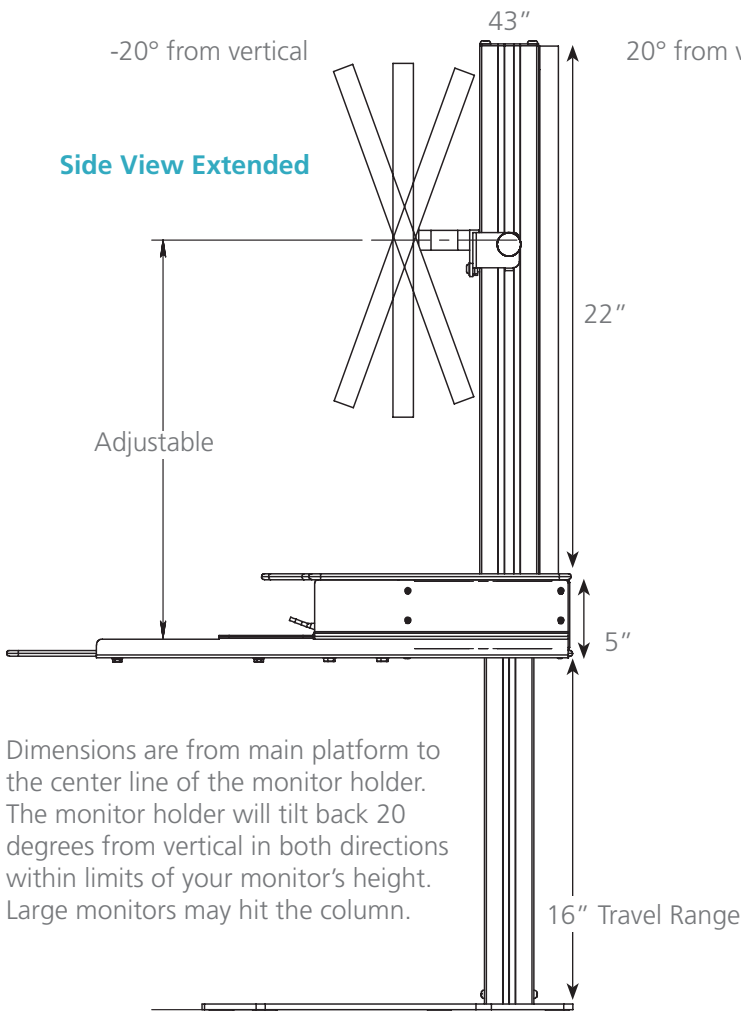

Helium

Helium Desk Top Base Dual Monitor - Silver/White

- Effortless sit-to-stand functionality with clean design
- Innovative gas/counterbalance mechanism which locks into position for stability
- Quickly and easily adapts to changing height adjustable preferences
- Column wire management included
- Height adjustable monitor bracket includes VESA mounting plate
- No clamp or grommet needed
- Heavy steel base for stability
- Maximum Lifting Capacity: 12-30 pounds
- Travel Range: 16"
- Monitor Rotates: 90°
- Product Weight: 47 lbs.
- Five year warranty

Bottom base plate design is slightly different than pictured (see bottom view on back)

Dimensions are from main platform to the center line of the monitor holder. The monitor holder will tilt back 20 degrees from vertical in both directions within limits of your monitor's height. Large monitors may hit the column.

Monitor holder is adjustable up or down on the column
Maximum monitor width: 25"