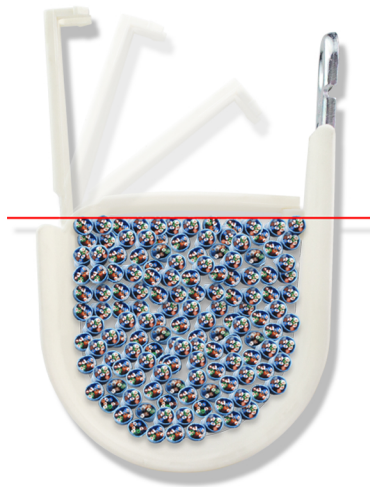

100 % FILL RATE CABLE CAPACITY CHART

Part No.	Area	Hook Diameter	CAT 5e Capacity	CAT 6 Capacity	Cat 6a Capacity
HPH16-25	1.07 in²	1"	29	22	14
HPH32-25	3.97 in²	2"	129	86	50
HPH48-25	9.26 in²	3"	286	215	115
HPH64-25	15.48 in²	4"	472	315	200

Cable capacity is calculated based on a 100% fill rate.

Actual capacity may vary due to CAT cable outside diameter variances by type and manufacturer.

Consult with the cable manufacturer to insure the correct cable outside diameter is being used during calculations.