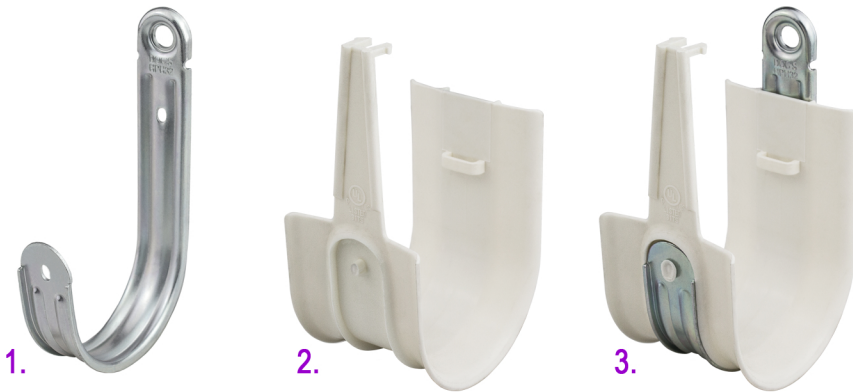

cUL US
LISTED

800-749-5783

www.platinumtools.com

info@platinumtools.com

What is the HPH?

HIGH PERFORMANCE HYBRID

The HPH is named for its composition and design

1. The metal component provides a strong backbone.

2. The plastic component provides a two inch wide-base support with a slick and burr free surface.

3. The combined J-Hook is UL listed, RoHS compliant, TIA compliant & is suitable for installation in plenum and air handling spaces.