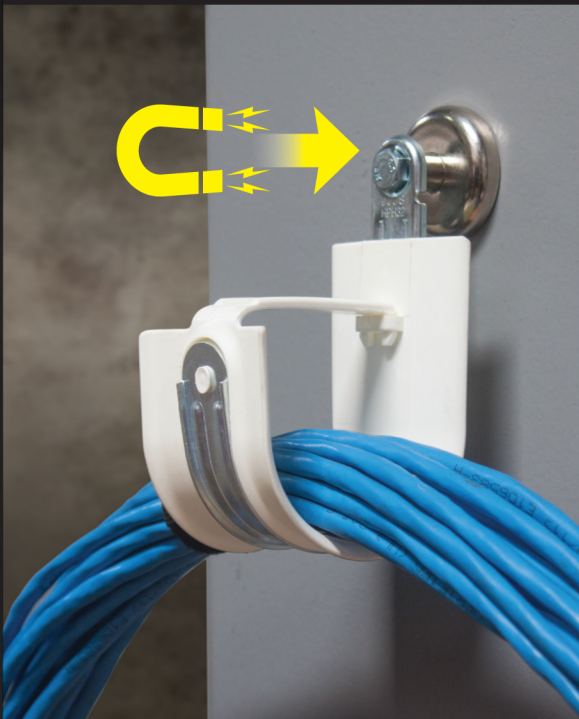

PARTS SOLD SEPARATELY

Fig. No.	Item No.	Description
1.	JH702	Xtender Pole™ 3/8" open-ended hex for installing HangerMate®/Elco® screws pre-assembled up to 3/8" threaded rod
2.	JH705	Xtender Pole™ 1/2" national pipe thread adapter for use with JH975 purlin installation tool
3.	JH711	Xtender Pole™ 3/8" (0.003" - 0.39") keyless chuck
4.	JH975	Xtender Pole™ C & Z purlin installation tool - For installing pre-tied JH901-100 & JH902-100 joist clips *Requires JH705 1/2" thread adapter*

HPH J-Hooks & Bridle Rings with Rare-Earth Magnets

TOP MOUNT

SIDE MOUNT

Today, organizing and managing low voltage cables being used in non-permanent applications is easy, safe and quick to install. What is the secret? These **Rare Earth Magnets** integrated with both the **HPH J-Hooks** and **Bridle Rings**. A great solution for those low voltage temporary installations.