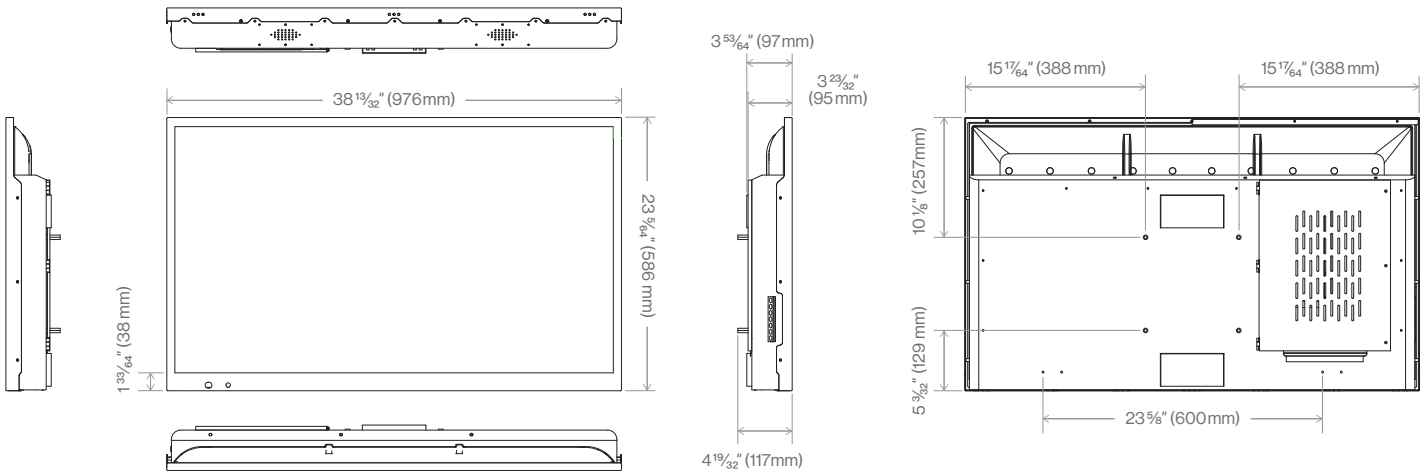

43" Partial Sun Furrion Aurora Outdoor TV (FDUP43CSA / FDUP43CSA-CA)

Panel Specifications

Screen Size	43"
Resolution	3840 x 2160
Refresh Rate	60Hz
Contrast Ratio	4000:1
View Angle	178° / 178°
Response Time	6.5ms
Brightness	750 nits

Smart TV (Powered By WebOS TV)

Apps	Netflix, Amazon Prime Video, YouTube, Hulu, Disney+, HBO Max, Peacock and more

Audio

Audio Output (Watts - THD 10%)	8W x 2
Dolby Digital Decoder	✓
Surround System	✓
Bass/Treble/Balance	✓
Auto Volume Leveler	✓
Sound Mode	4 Modes

Features

Waterproof	IP54-rated
Tempered Glass	✓
Bluetooth	5.0
Smartlink (HDMI CEC)	✓
RS232C Control	✓
Favorite Channel Programming	✓
Auto Tuning/Programming	✓
Closed Caption	✓
Child Lock / V-Chip	✓
Sleep Timer	✓
On/Off Timer	✓
Channel Add/Delete	✓

AV Inputs & Outputs

# of HDMI	3, Version 2.0, includes 1 ARC
# of 3.5mm Earphone Output	1
# of Antenna (RF) Inputs	1
# of Composite AV Inputs	1
# of USB Inputs	2, supports USB to RS232C PL2303 adaptor
# of Optical Output	1

Connectivity

Wi-Fi	802.11a/b/g/n/ac
Ethernet	✓ (RJ45)

Broadcasting System

Standard	NTSC, ATSC

Power

Input Power	100-240V AC

Cabinet

VESA Compatible	200 x 200mm

Dimensions and Weight

Product Size (W x H x D)	38 13/32 x 23 5/64 x 4 19/32" (976 x 586 x 117mm)
Packaging Dimensions (L x W x H)	7 1/16 x 44 5/8 x 28 3/4" (195 x 1135 x 730mm)
Net Weight (lbs/kg)	48.5 / 22.0
Gross Weight (lbs/kg)	57.3 / 26.0

Ver. 9.0