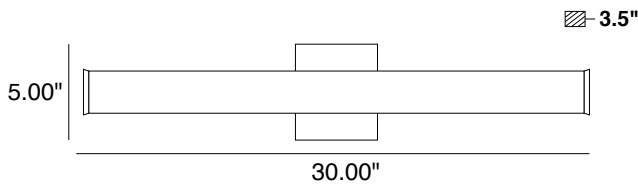

OPTIONS AVAILABLE

ITEM NO.
46823-014
46823-030
46823-021
46823-043

FINISH
BRUSH NICKEL
BLACK
CHROME
GOLD

PROJECT INFORMATION

Job Name: Date: Type:

Comments: