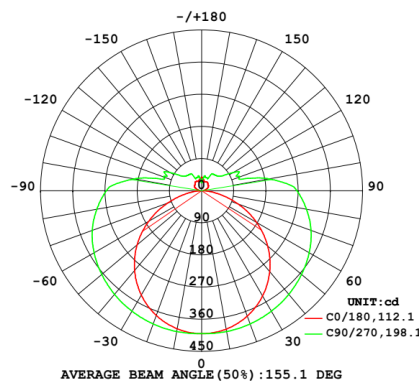

OPTIONS AVAILABLE

ITEM NO.
46823-014
46823-030
46823-021
46823-043

FINISH
BRUSH NICKEL
BLACK
CHROME
GOLD

PROJECT INFORMATION

Job Name: Date: Type:

Comments: