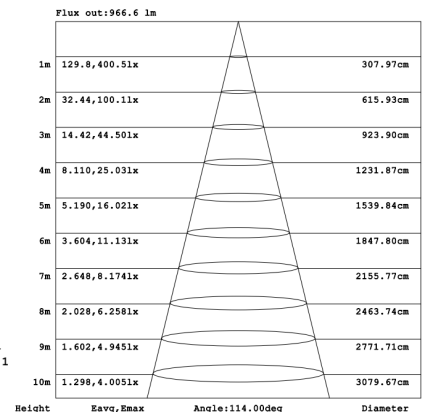

OPTIONS AVAILABLE

ITEM NO.
46823-014
46823-030
46823-021
46823-043

FINISH
BRUSH NICKEL
BLACK
CHROME
GOLD

PROJECT INFORMATION

Job Name: Date: Type:

Comments: