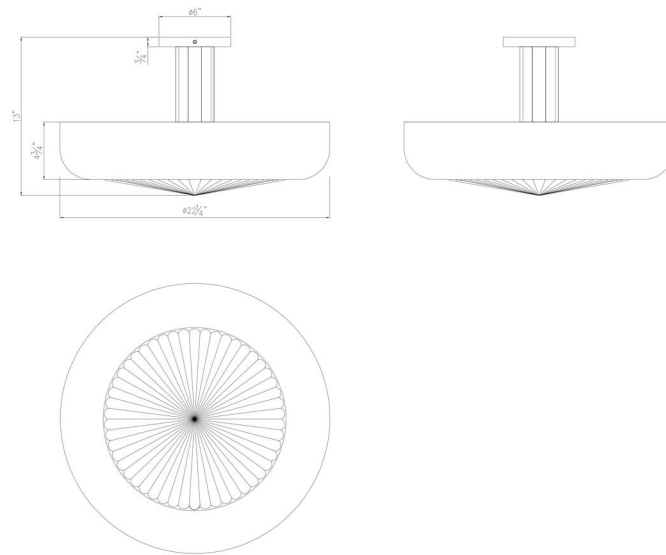

JOB NAME:

DATE:

TYPE:

COMMENTS:

LIGHT INFORMATION

Light Type	Integrated LED
CRI	90
Delivered Lumens	2499
Color Temperature	3000K
LED Lifespan (L70)	52000
Number of Lights	1
Light Direction	Ambient
Dimming Method	Triac
Current Type	DC
Input Voltage	120-277
Total Wattage	60

DIMENSIONS & WEIGHT

Height (In)	13
Diameter (In)	22.25
Weight (Lbs)	14.73

INSTALLATION

Mounting Type	J-Box
Rating	Dry
Hanging Support Type	J-Box

PRODUCT FINISH

Harlow Bronze

SHADE FINISH

Etched Glass