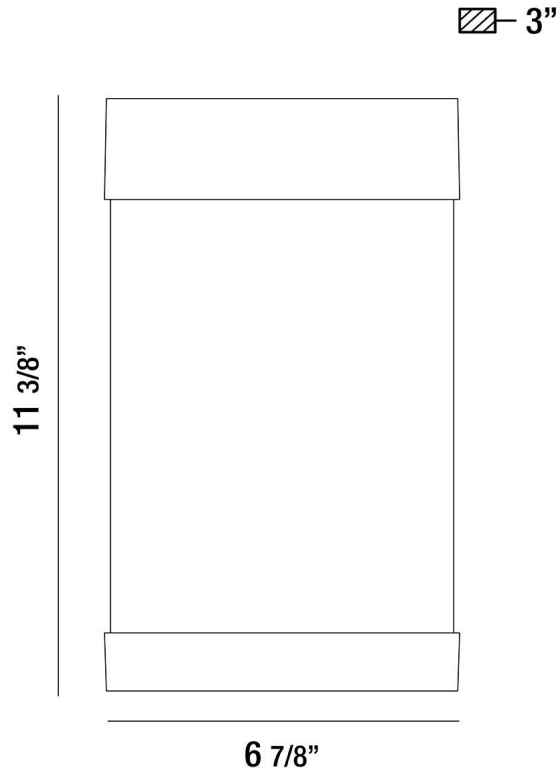

JOB NAME:

DATE:

TYPE:

COMMENTS:

LIGHT INFORMATION

Light Type	Integrated LED
CRI	90
Delivered Lumens	150
Color Temperature	3000K
LED Lifespan (L70)	20000
Light Direction	Ambient
Dimming Method	Triac/Elv
Current Type	AC
Input Voltage	120
Total Wattage	10

DIMENSIONS & WEIGHT

Width (In)	6.88
Height (In)	11.38
Ext (In)	3
Weight (Lbs)	2.82

INSTALLATION

Mounting Type	J-Box
Rating	Wet
Hanging Support Type	J-Box

PRODUCT FINISH

Powder Coat Black

SHADE FINISH

Rectangle Clear Glass