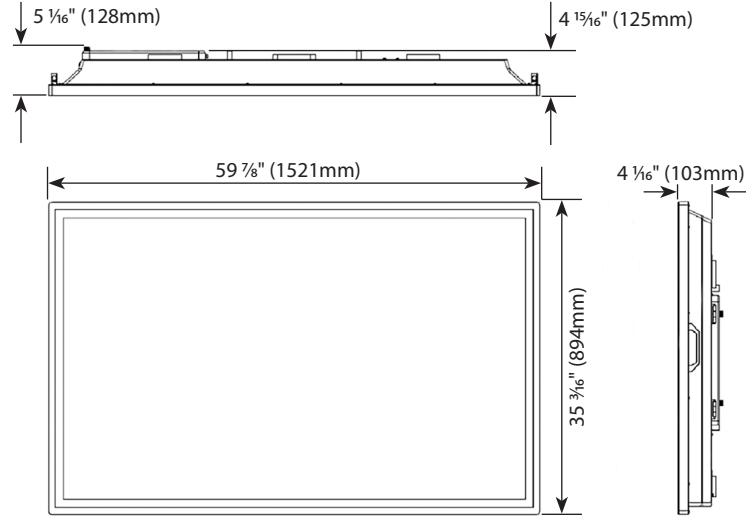

Aurora Partial Sun 2 4K LED Outdoor Smart TV (750 Nits) 65"

Product Specifications

Screen Size	65"
Resolution	3840 x 2160
Refresh Rate	60Hz
Contrast Ratio	4000:1
View Angle	178° x 178°
Brightness	750 nits
Auto Brightness	No
Lifetime Backlight Hours	30,000
Aspect Ratio	16:9
Screen Type	IK09 Rated Tempered Glass

Power

Input Voltage	120V, 60Hz
---------------	------------

Cabinet

VESA Compatible	400mm x 400mm
Case Material	Metal, powder-coated
Water proof Rating	IP55
Media Bay Dimensions	4 3/4" x 1 3/4" (120mm x 44mm)

Product Dimensions and Weights

Product Size - W x H x D	59 7/8" x 35 3/16" x 5 1/16" (1521mm x 894mm x 128mm)
Weight - Net	116.4 lb. (52.8 kg)

Packaging Dimensions and Weights

Packaging Dimensions - L x W x H	68 1/2" x 8 7/8" x 43 5/16" (1740mm x 225mm x 1100mm)
Weight - Shipping	138.9 lb. (63 kg)