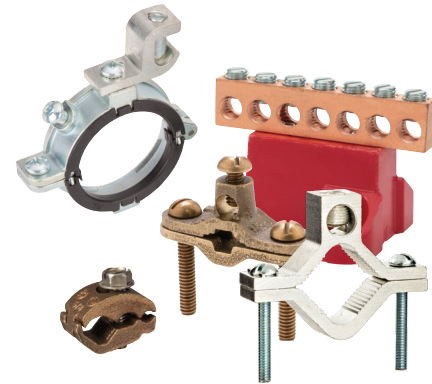

Pre-insulated Connectors | Uninsulated Connectors
Compression Splices | Taps and Terminations | Mechanical Split Bolts
Splices | Power Distribution Blocks

GROUNDING PRODUCTS

BRIDGEPORT

- Stock patented and proprietary products that ensure the integrity of your customers' work
- Multiple brand offerings, including some exclusive to Bridgeport distributor partners like you

Grounding Clamps | Bonding Jumpers | Grounding Connectors
Grounding/Bonding Lugs | Intersystem Bonding Bridges
Enclosure Grounding Connectors | Enclosure Grounding Couplings
Grounding and Bonding Hubs | Grounding & Bonding Connectors | Ground Bars

CABLE AND CONDUIT FITTINGS

BRIDGEPORT

- Quality, in-stock cable and conduits fittings manufactured in the US
- Zinc, steel and malleable iron fittings for Rigid, EMT Conduit, FMC, Non-metallic, MC cable and more

Rigid Fittings | EMT Fittings | Conduit Bodies | Liquid Tight Fittings Bushings
Flexible Metal Conduit Fittings | Metal Clad Cable Connectors
Jacketed Metal Clad Cable Connectors | Non-Metallic Cable Connectors
Service Entrance Fittings | Straps, Clamps and Hangers