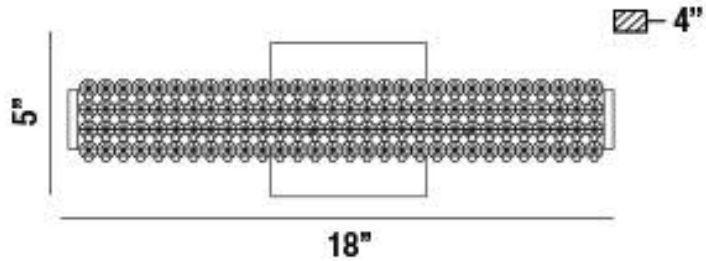

JOB NAME:

DATE:

TYPE:

COMMENTS:

LIGHT INFORMATION

Light Type	Integrated LED
CRI	90
Delivered Lumens	1096
Color Temperature	3000K
LED Lifespan (L70)	20000
Light Direction	Ambient
Dimming Method	Triac/Elv
Current Type	DC
Input Voltage	120
Total Wattage	20

DIMENSIONS & WEIGHT

Length (In)	18
Height (In)	5
Ext (In)	4
Weight (Lbs)	5.51

INSTALLATION

Mounting Type	J-Box
Rating	Damp
Hanging Support Type	J-Box

PRODUCT FINISH

Chrome

CERTIFICATIONS & COMPLIANCE