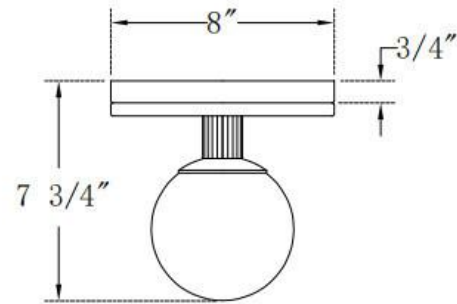

JOB NAME:

DATE:

TYPE:

COMMENTS:

Front View

Bottom View

LIGHT INFORMATION

Light Type	Integrated LED
CRI	90
Delivered Lumens	309
Color Temperature	3000K
LED Lifespan (L70)	52000
Light Direction	Ambient
Dimming Method	Triac/Elv
Current Type	AC
Input Voltage	120
Total Wattage	8

DIMENSIONS & WEIGHT

Height (In)	7.75
Diameter (In)	8
Weight (Lbs)	4.4

INSTALLATION

Mounting Type	J-Box
Rating	Dry
Hanging Support Type	J-Box

PRODUCT FINISH

Matte Black

SHADE FINISH

Opal Etched Glass