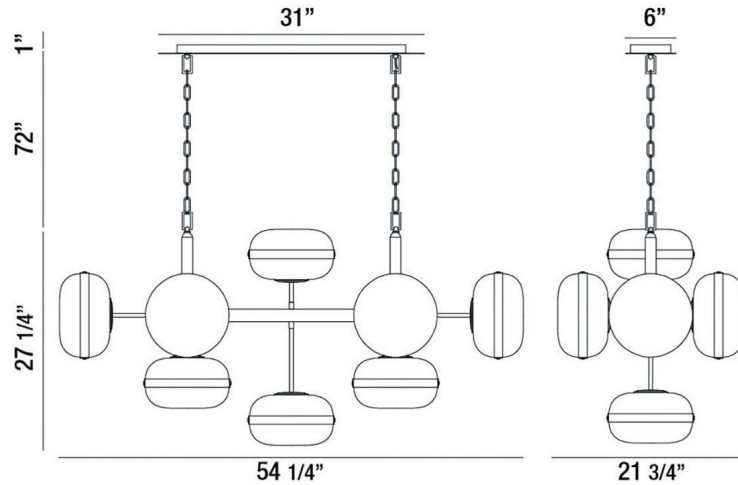

Nottingham

Chandelier, 10-Light, 54", Polished Nickel, Smok

ITEM N°
37089-029

EUROfase

JOB NAME:

DATE:

TYPE:

COMMENTS:

LIGHT INFORMATION

Light Type	Bulb
Bulb Socket	E26
Bulb Shape	T14
Number of Lights	10
Light Direction	Ambient
Dimming Method	Triac/Elv
Current Type	AC
Input Voltage	120
Total Wattage	600

DIMENSIONS & WEIGHT

Length (In)	54.25
Width (In)	21.75
Height (In)	27.25
Min Height (In)	31.75
Max Height (In)	100.75
Weight (Lbs)	39.67

INSTALLATION

Mounting Type	J-Box
Rating	Dry
Hanging Support Type	Chain

PRODUCT FINISH

Polished Nickel