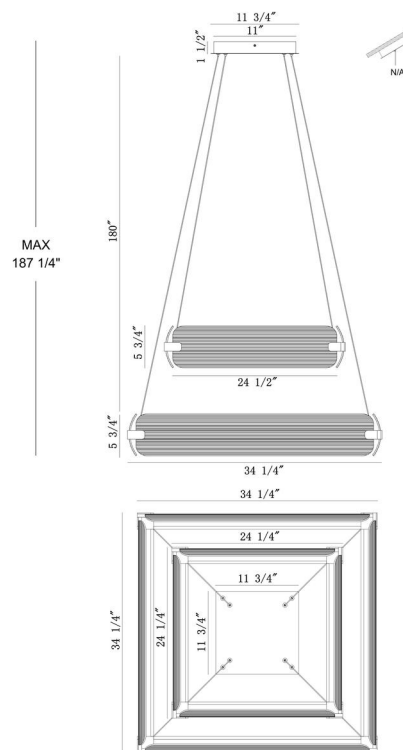

JOB NAME:

DATE:

TYPE:

COMMENTS:

LIGHT INFORMATION

Light Type	Integrated LED
CRI	90
Delivered Lumens	6474
Color Temperature	3000K
LED Lifespan (L70)	52000
Number of Lights	8
Light Direction	Multi
Dimming Method	Triac/Elv
Current Type	DC
Input Voltage	120-277
Total Wattage	126.4

DIMENSIONS & WEIGHT

Length (In)	34.25
Width (In)	34.25
Height (In)	11.5
Weight (Lbs)	33.29

INSTALLATION

Mounting Type	J-Box
Rating	Dry
Hanging Support Type	Aircraft Cable

PRODUCT FINISH

Matte Black

SHADE FINISH

Clear Glass

CERTIFICATIONS & COMPLIANCE