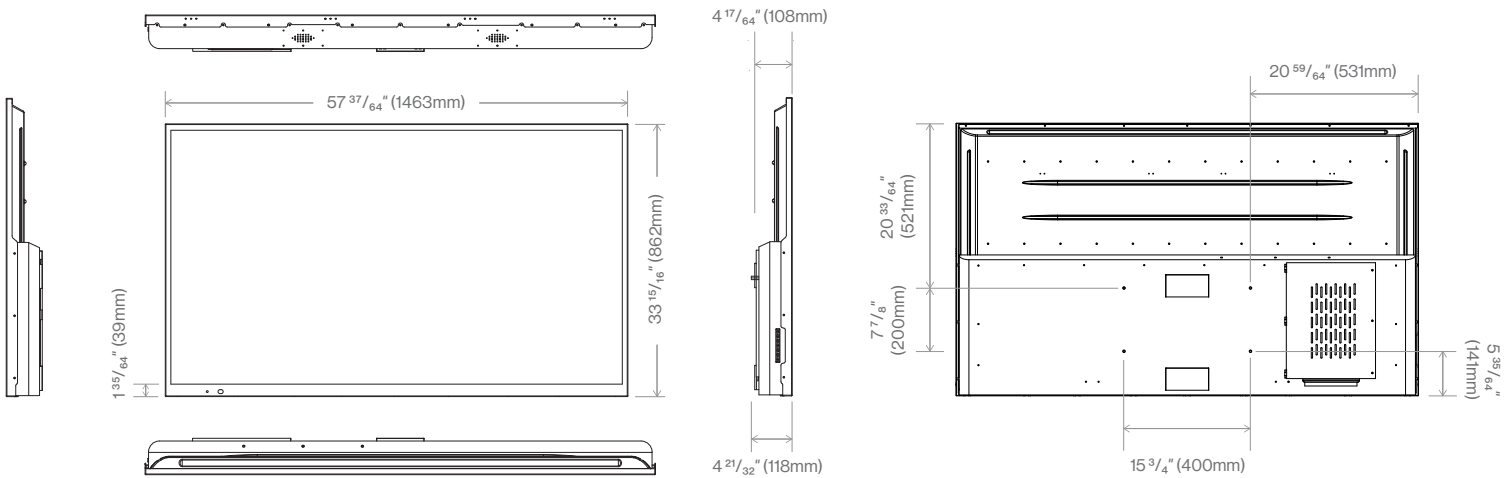

65" Partial Sun Furrion Aurora Outdoor TV (FDUP65CSA / FDUP65CSA-CA)

Panel Specifications

Screen Size	65"
Resolution	3840 x 2160
Refresh Rate	60Hz
Contrast Ratio	4000:1
View Angle	178° / 178°
Response Time	6.5ms
Brightness	750 nits

Smart TV (Powered By WebOS TV)

Apps	Netflix, Amazon Prime Video, YouTube, Hulu, Disney+, HBO Max, Peacock and more

Audio

Audio Output (Watts - THD 10%)	8W x 2
Dolby Digital Decoder	✓
Surround System	✓
Bass/Treble/Balance	✓
Auto Volume Leveler	✓
Sound Mode	4 Modes

Features

Waterproof	IP54-rated
Tempered Glass	✓
Bluetooth	5.0
Smartlink (HDMI CEC)	✓
RS232C Control	✓
Favorite Channel Programming	✓
Auto Tuning/Programming	✓
Closed Caption	✓
Child Lock / V-Chip	✓
Sleep Timer	✓
On/Off Timer	✓
Channel Add/Delete	✓

AV Inputs & Outputs

# of HDMI	3, Version 2.0, includes 1 ARC
# of 3.5mm Earphone Output	1
# of Antenna (RF) Inputs	1
# of Composite AV Inputs	1
# of USB Inputs	2, supports USB to RS232C PL2303 adaptor
# of Optical Output	1

Connectivity

Wi-Fi	802.11a/b/g/n/ac
Ethernet	✓ (RJ45)

Broadcasting System

Standard	NTSC, ATSC

Power

Input Voltage	100-240V AC (50-60Hz)

Cabinet

VESA Compatible	400 x 200mm

Dimensions and Weight

Product Size (W x H x D)	57 9/16" x 33 15/16" x 4 21/32" (1463 x 862 x 118 mm)
Packaging Dimensions (L x W x H)	8 7/16" x 66 x 42 1/8" (214 x 1677 x 1070 mm)
Net Weight (lbs/kg)	93.7 / 42.5
Gross Weight (lbs/kg)	113.8 / 51.6