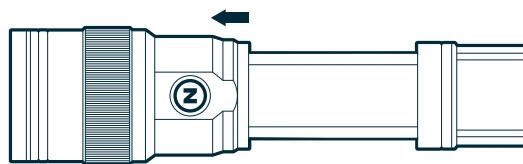

WORK LIGHT

Slide open to activate the work light.

Battery Level:
Red = Low Battery
Blue = Fully Charged