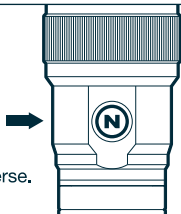

POWER MEMORY RECALL

When ON, press and hold button to activate dimming; release to set desired brightness. Double-tap to recall last saved mode.

WORK LIGHT

Slide open to activate the work light.

Battery Level:
Red = Low Battery
Blue = Fully Charged