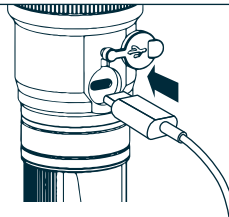

#### WORK LIGHT

Slide open to activate the work light.

Battery Level:  
Red = Low Battery  
Blue = Fully Charged