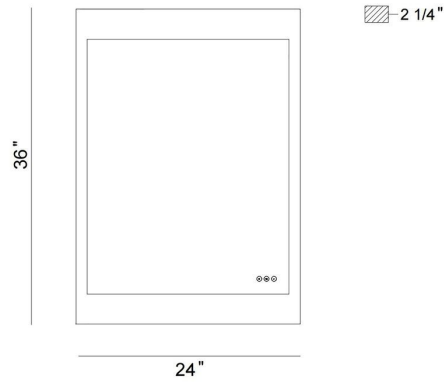

JOB NAME:

DATE:

TYPE:

COMMENTS:

LIGHT INFORMATION

Light Type	Integrated LED
CRI	90
Delivered Lumens	700
Color Temperature	3000K-6500K
LED Lifespan (L70)	20000
Light Direction	Ambient
Dimming Method	Touch Switch
Current Type	DC
Input Voltage	120
Total Wattage	38

DIMENSIONS & WEIGHT

Width (In)	24
Height (In)	36
Ext (In)	2
Weight (Lbs)	29.69

INSTALLATION

Mounting Type	J-Box
Rating	Damp
Hanging Support Type	Z-Bar

PRODUCT FINISH

White Oak

CERTIFICATIONS & COMPLIANCE