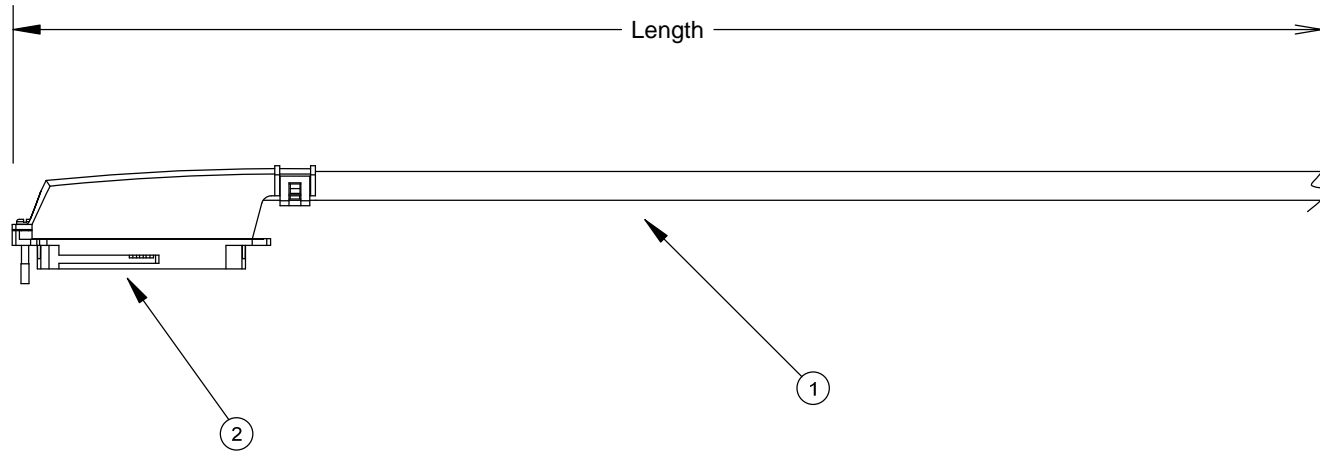

Notes:

Rev.	Description	By	Date

TELCO WIRING (MALE) TABLE			
R=RING	POS	POS	T=TIP
BLUE WHITE	1R	T26	WHITE BLUE
ORANGE WHITE	2R	T27	WHITE ORANGE
GREEN WHITE	3R	T28	WHITE GREEN
BROWN WHITE	4R	T29	WHITE BROWN
SLATE WHITE	5R	T30	WHITE SLATE
BLUE RED	6R	T31	RED BLUE
ORANGE RED	7R	T32	RED ORANGE
GREEN RED	8R	T33	RED GREEN
BROWN RED	9R	T34	RED BROWN
SLATE RED	10R	T35	RED SLATE
BLUE BLACK	11R	T36	BLACK BLUE
ORANGE BLACK	12R	T37	BLACK ORANGE
GREEN BLACK	13R	T38	BLACK GREEN
BROWN BLACK	14R	T39	BLACK BROWN
SLATE BLACK	15R	T40	BLACK SLATE
BLUE YELLOW	16R	T41	YELLOW BLUE
ORANGE YELLOW	17R	T42	YELLOW ORANGE
GREEN YELLOW	18R	T43	YELLOW GREEN
BROWN YELLOW	19R	T44	YELLOW BROWN
SLATE YELLOW	20R	T45	YELLOW SLATE
BLUE VIOLET	21R	T46	VIOLET BLUE
ORANGE VIOLET	22R	T47	VIOLET ORANGE
GREEN VIOLET	23R	T48	VIOLET GREEN
BROWN VIOLET	24R	T49	VIOLET BROWN
SLATE VIOLET	25R	T50	VIOLET SLATE

#	Part Number	Description	Qty
1	IW2450	25 Pair, 24 AWG, PVC, CAT3	AR
2	6-5229912-1	50 Pos Male Telco Connector	1

TITLE			
25 Pair PVC CAT3, 50 Position Male to Open			
SIZE	CAGE CODE	DWG NO	REV
A		25PXL3	A
SCALE: N/A		SHEET 1 of 1	

Drawn By:	J.Riling	Date:	02/04/08
Checked By:		Date: