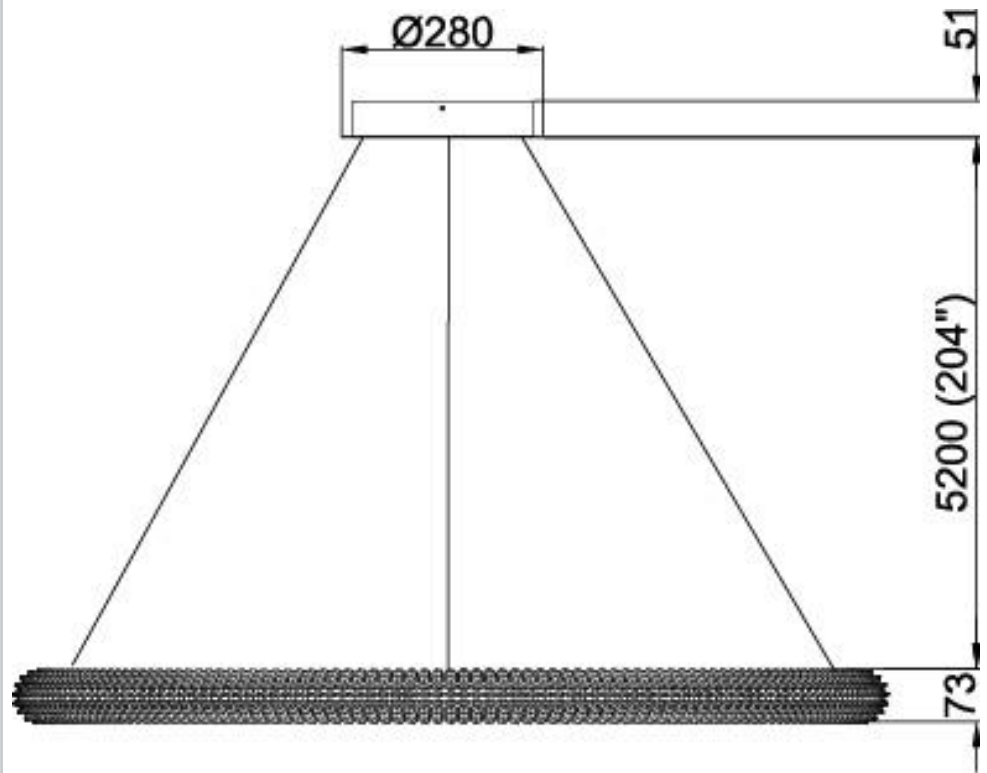

JOB NAME:

DATE:

TYPE:

COMMENTS:

LIGHT INFORMATION

Light Type	Integrated LED
CRI	90
Delivered Lumens	4933
Color Temperature	3000K
LED Lifespan (L70)	20000
Light Direction	Ambient
Dimming Method	Triac/Elv
Current Type	DC
Input Voltage	120
Total Wattage	90

DIMENSIONS & WEIGHT

Height (In)	2.75
Min Height (In)	29.75
Max Height (In)	184.75
Diameter (In)	48
Weight (Lbs)	29

INSTALLATION

Mounting Type	J-Box
Rating	Dry
Hanging Support Type	Wire

PRODUCT FINISH

Chrome