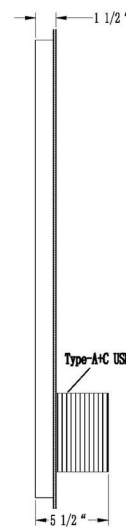

JOB NAME:

DATE:

TYPE:

COMMENTS:

FRONT VIEW

RIGHT SIDE

REAR VIEW

LIGHT INFORMATION

Light Type	Integrated LED
CRI	90
Delivered Lumens	658
Color Temperature	3000K-6400K
LED Lifespan (L70)	50000
Number of Lights	1
Light Direction	Ambient
Dimming Method	Touch Switch
Current Type	DC
Input Voltage	120-277
Total Wattage	30

DIMENSIONS & WEIGHT

Width (In)	20
Height (In)	36
Min Height (In)	36
Max Height (In)	36
Ext (In)	5.5
Weight (Lbs)	23.76

INSTALLATION

Mounting Type	J-Box
Rating	Damp
Hanging Support Type	Z-Bar

PRODUCT FINISH

Onyx White

PRODUCT FEATURES

Built-in USB-A and USB-C charging ports (*Input voltage range: 120-240V)

CERTIFICATIONS & COMPLIANCE