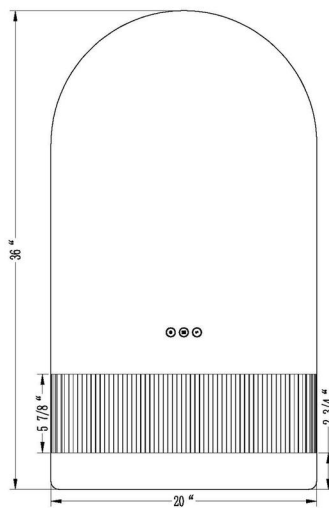

JOB NAME:

DATE:

TYPE:

COMMENTS:

FRONT VIEW

RIGHT SIDE

REAR VIEW

LIGHT INFORMATION

Light Type	Integrated LED
CRI	90
Delivered Lumens	658
Color Temperature	3000K-6400K
LED Lifespan (L70)	50000
Number of Lights	1
Light Direction	Ambient
Dimming Method	Touch Switch
Current Type	DC
Input Voltage	120-277
Total Wattage	30

DIMENSIONS & WEIGHT

Width (In)	20
Height (In)	36
Min Height (In)	36
Max Height (In)	36
Ext (In)	5.5
Weight (Lbs)	23.76

INSTALLATION

Mounting Type	J-Box
Rating	Damp
Hanging Support Type	Z-Bar

PRODUCT FINISH

Onyx White

PRODUCT FEATURES

Built-in USB-A and USB-C charging ports (*Input voltage range: 120-240V)

CERTIFICATIONS & COMPLIANCE