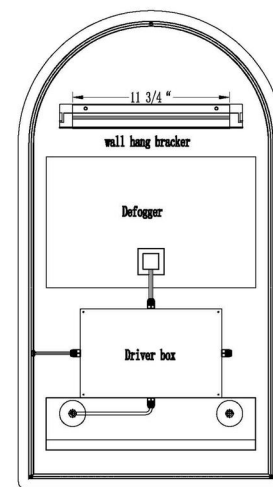

JOB NAME:

DATE:

TYPE:

COMMENTS:

FRONT VIEW

RIGHT SIDE

REAR VIEW

LIGHT INFORMATION

DIMENSIONS & WEIGHT

Width (In)	20
Height (In)	36
Min Height (In)	36
Max Height (In)	36
Ext (In)	5.5
Weight (Lbs)	23.76

INSTALLATION

Mounting Type	J-Box
Rating	Damp
Hanging Support Type	Z-Bar

PRODUCT FINISH