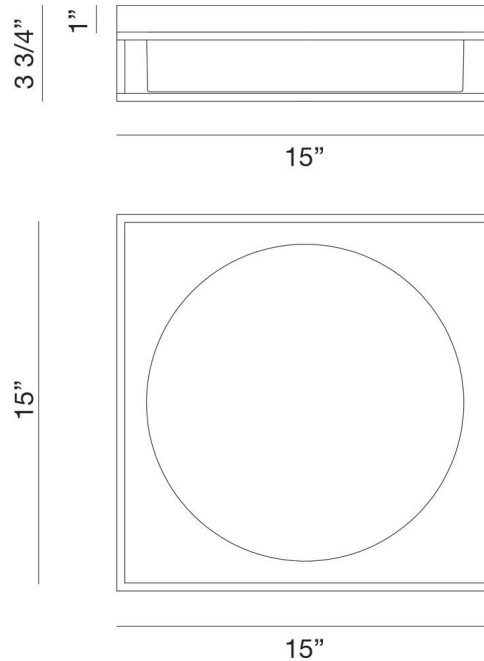

JOB NAME:

DATE:

TYPE:

COMMENTS:

LIGHT INFORMATION

Light Type	Integrated LED
CRI	90
Delivered Lumens	2400
Color Temperature	3000K
LED Lifespan (L70)	20000
Light Direction	Ambient
Dimming Method	Triac/Elv
Current Type	AC
Input Voltage	120
Total Wattage	32

DIMENSIONS & WEIGHT

Length (In)	15
Width (In)	15
Height (In)	3.75
Weight (Lbs)	6.94

INSTALLATION

Mounting Type	J-Box
Rating	Dry
Hanging Support Type	J-Box

PRODUCT FINISH

Matte Black

SHADE FINISH

Cylindrical White Glass