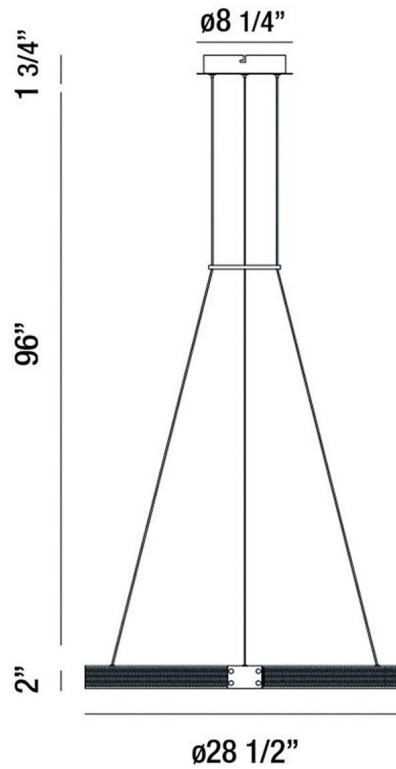

## LIGHT INFORMATION

Light Type	Integrated LED
CRI	90
Delivered Lumens	1800
Color Temperature	3000K
LED Lifespan (L70)	20000
Light Direction	Up & Down
Dimming Method	Triac/Elv
Current Type	AC
Input Voltage	120
Total Wattage	40

## DIMENSIONS & WEIGHT

Height (In)	2
Min Height (In)	18.75
Max Height (In)	99.75
Diameter (In)	28.5
Weight (Lbs)	11.7